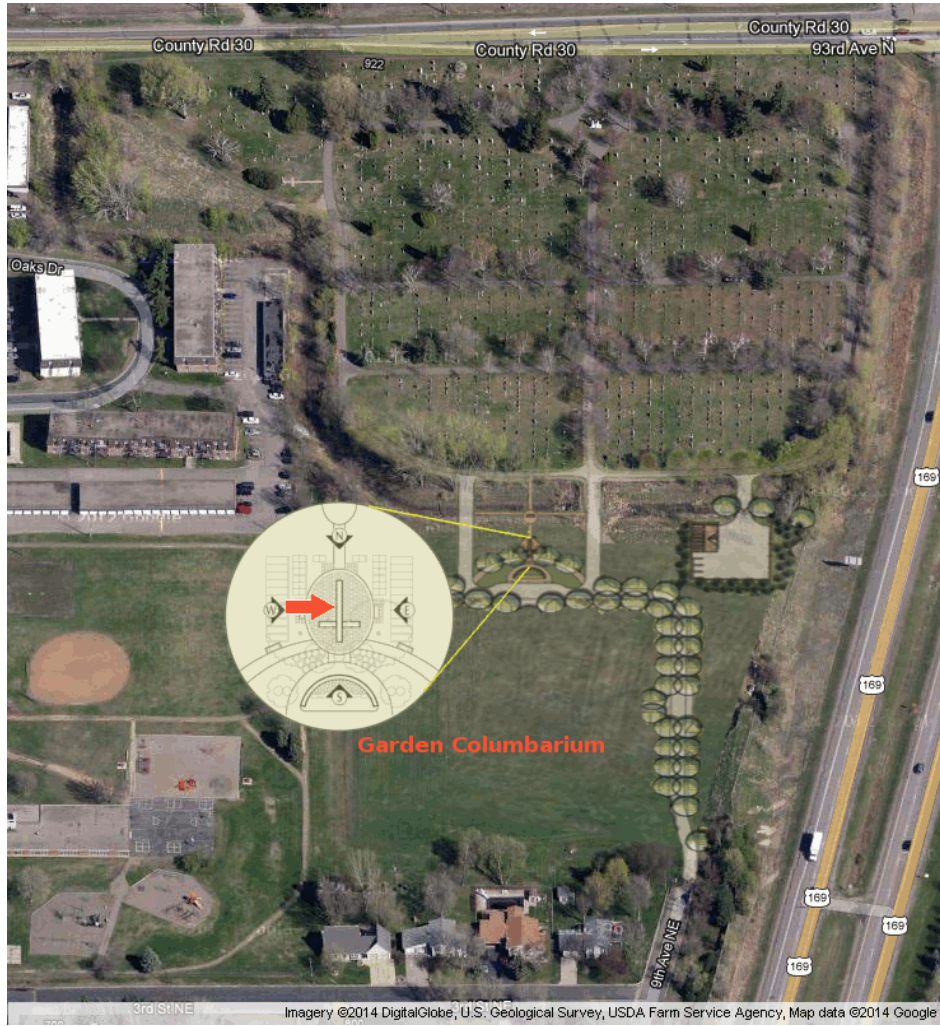

Site Location Map

St. Vincent | GARDEN COLUMBARIUM | Lot WEST | Site N5
 Patricia Kay Kurancik

WEST-L5	WEST-M5	Patricia Kurancik WEST-N5	Reserved WEST-O5	Reserved WEST-P5
Pauline Havelak WEST-L4	Edward McKie WEST-M4	Reserved WEST-N4	Reserved WEST-O4	Reserved WEST-P4
Richard Hoecherl WEST-L3	WEST-M3	Reserved WEST-N3	Betty Barstow(+1) WEST-O3	WEST-P3