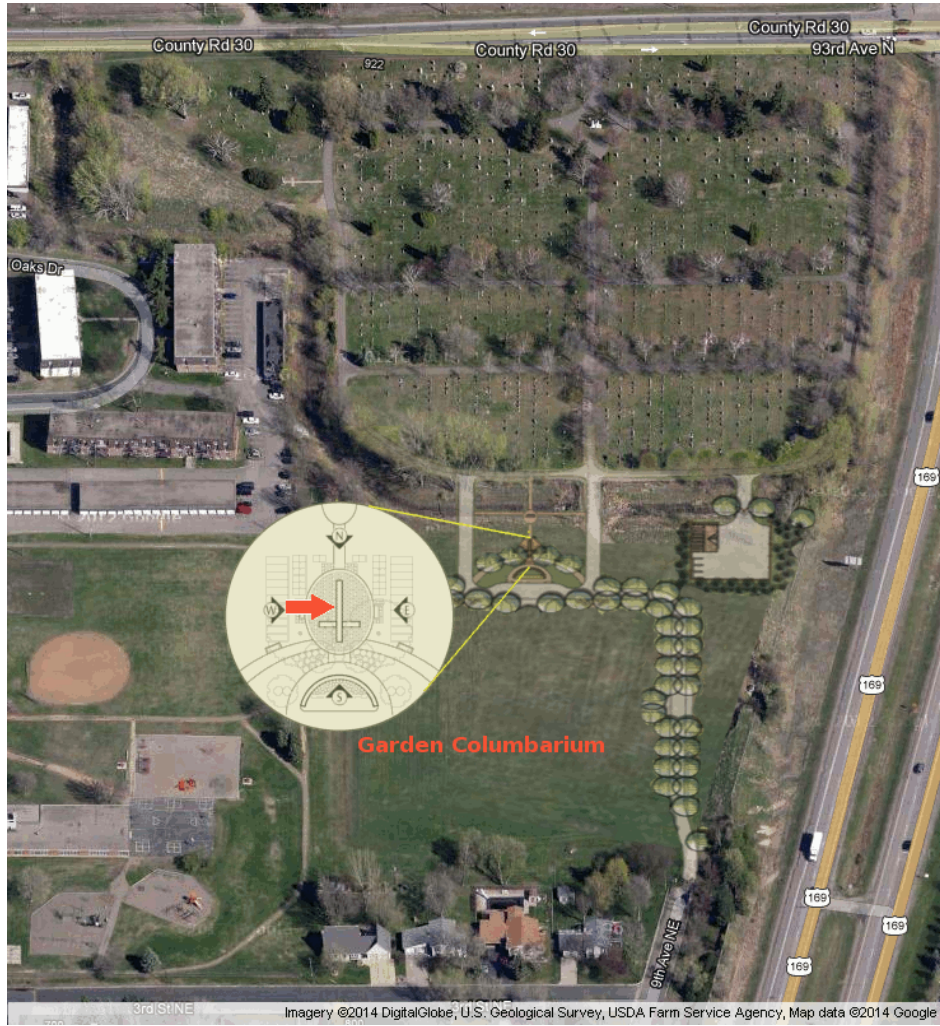

# Site Location Map

St. Vincent | GARDEN COLUMBARIUM | Lot WEST | Site H4  
 Roselyn Agnes McIntyre

		WEST-H5	WEST-I5	WEST-J5
Reserved WEST-F4	Reserved WEST-G4	Roselyn McIntyre WEST-H4	Bernard Levesque, Jr WEST-I4	Christine Skudlarek WEST-J4
Jeanette Nelson WEST-F3	WEST-G3	WEST-H3	WEST-I3	WEST-J3
WEST-F2	WEST-G2	WEST-H2	WEST-I2	WEST-J2