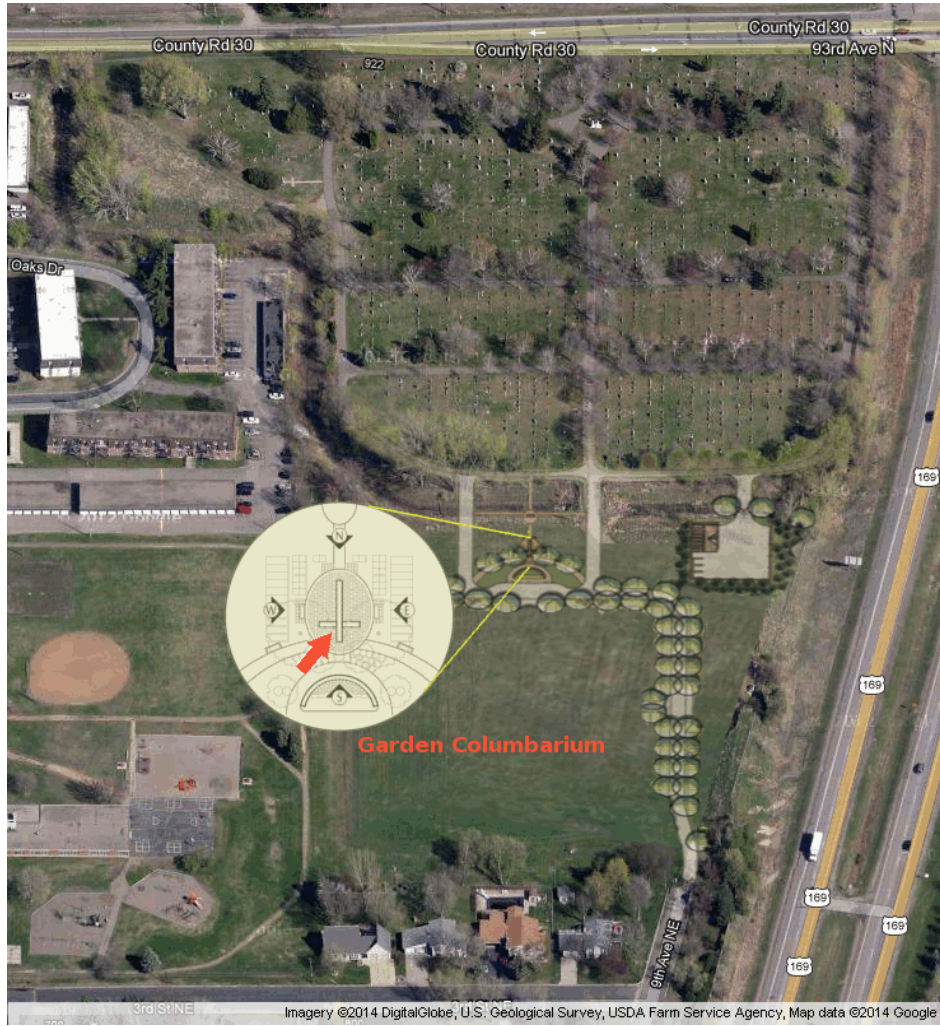

Site Location Map

St. Vincent | GARDEN COLUMBARIUM | Lot SOUTH | Site F4
 Jude Christopher Kanz Sr

Reserved SOUTH-D4	Peter Chang SOUTH-E4	Jude Kanz Sr SOUTH-F4	Julie Barry SOUTH-G4
Reserved SOUTH-D3	Reserved SOUTH-E3	Reserved SOUTH-F3	Reserved SOUTH-G3
Reserved SOUTH-D2	Reserved SOUTH-E2	Reserved SOUTH-F2	Renee Hertog SOUTH-G2