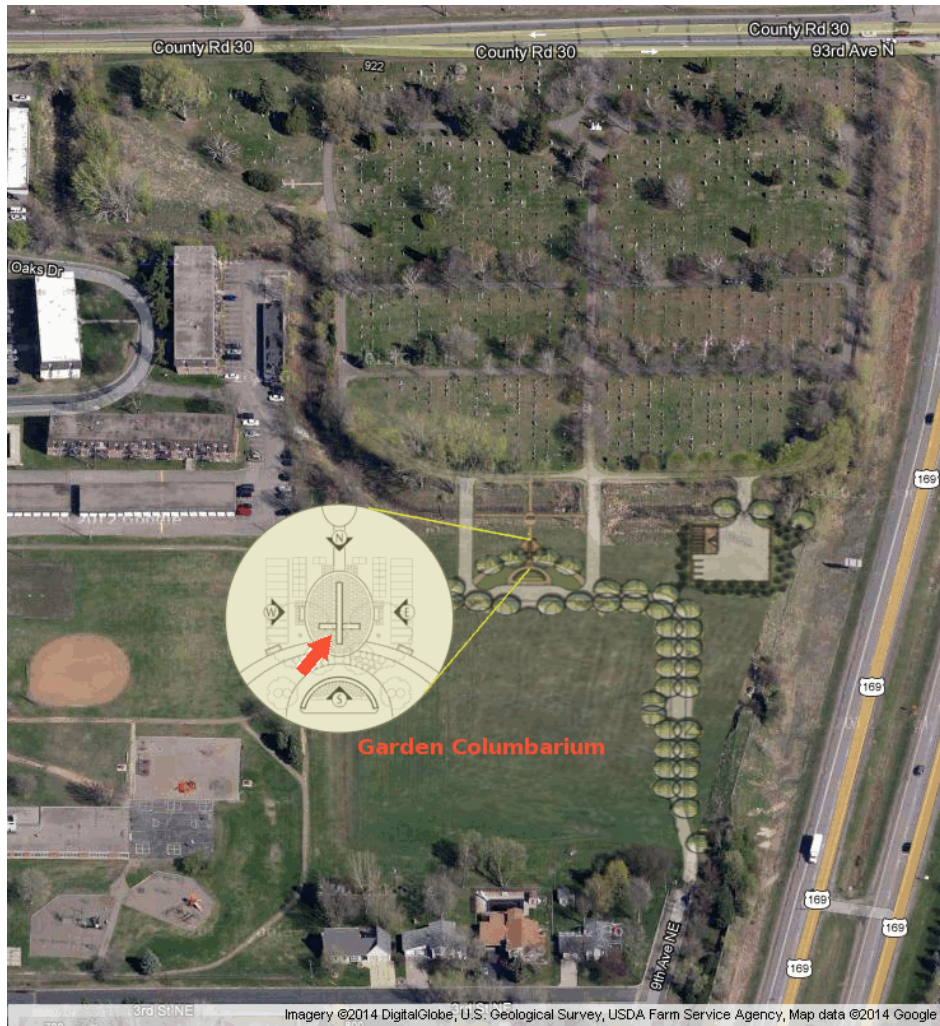

Site Location Map

St. Vincent | GARDEN COLUMBARIUM | Lot SOUTH | Site B2
 Scott Dean Hill

Reserved SOUTH-A4	Gerald Anderson SOUTH-B4	Reserved SOUTH-C4	Reserved SOUTH-D4
Bradley Rosch SOUTH-A3	Charles Mosey(+1) SOUTH-B3	Reserved SOUTH-C3	Reserved SOUTH-D3
Bruce Dahlheimer SOUTH-A2	Scott Hill SOUTH-B2	Reserved SOUTH-C2	Reserved SOUTH-D2
Reserved SOUTH-A1	Allan Snow SOUTH-B1	Mary Hagan(+1) SOUTH-C1	Reserved SOUTH-D1