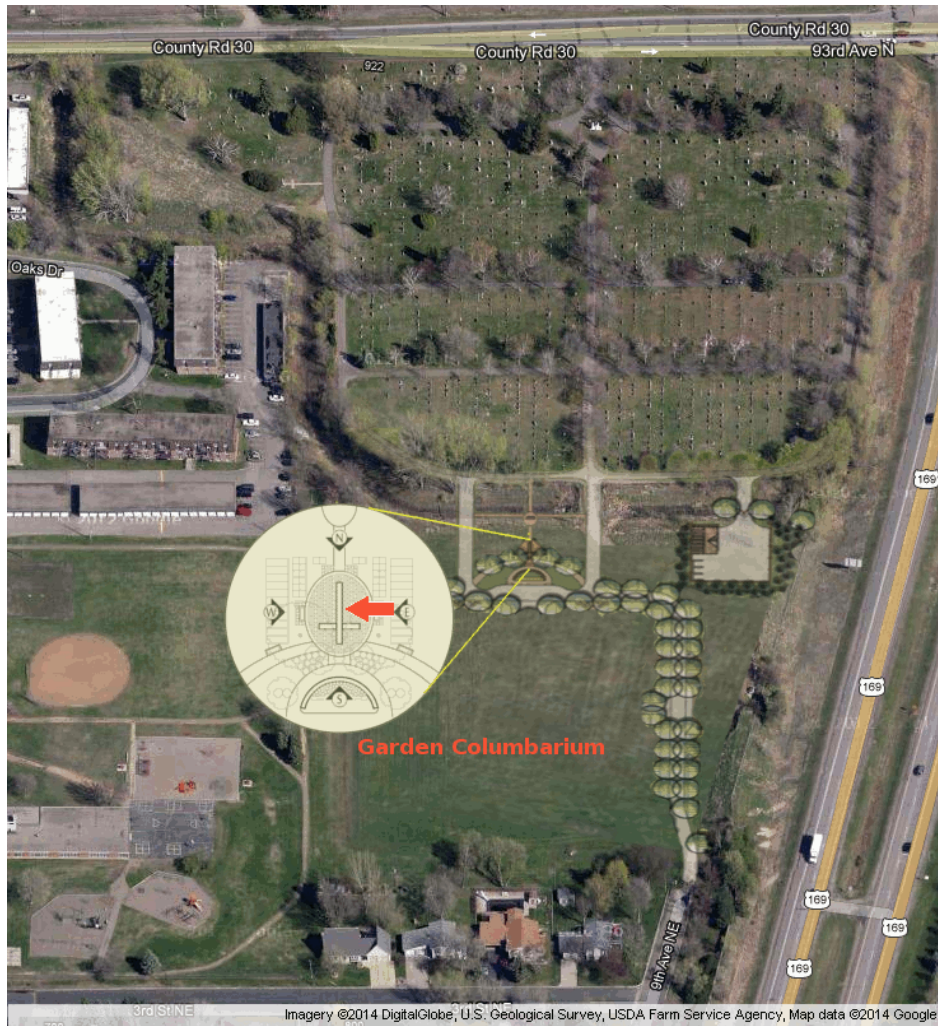

Site Location Map

St. Vincent | GARDEN COLUMBARIUM | Lot EAST | Site T2

Barbara Lynne Taft

EAST-R4	EAST-S4	Richard Hernandez EAST-T4	Gary Pederson EAST-U4	EAST-V4
EAST-R3	EAST-S3	EAST-T3	EAST-U3	EAST-V3
EAST-R2	EAST-S2	Barbara Taft EAST-T2	EAST-U2	EAST-V2
EAST-R1	EAST-S1	EAST-T1	EAST-U1	EAST-V1