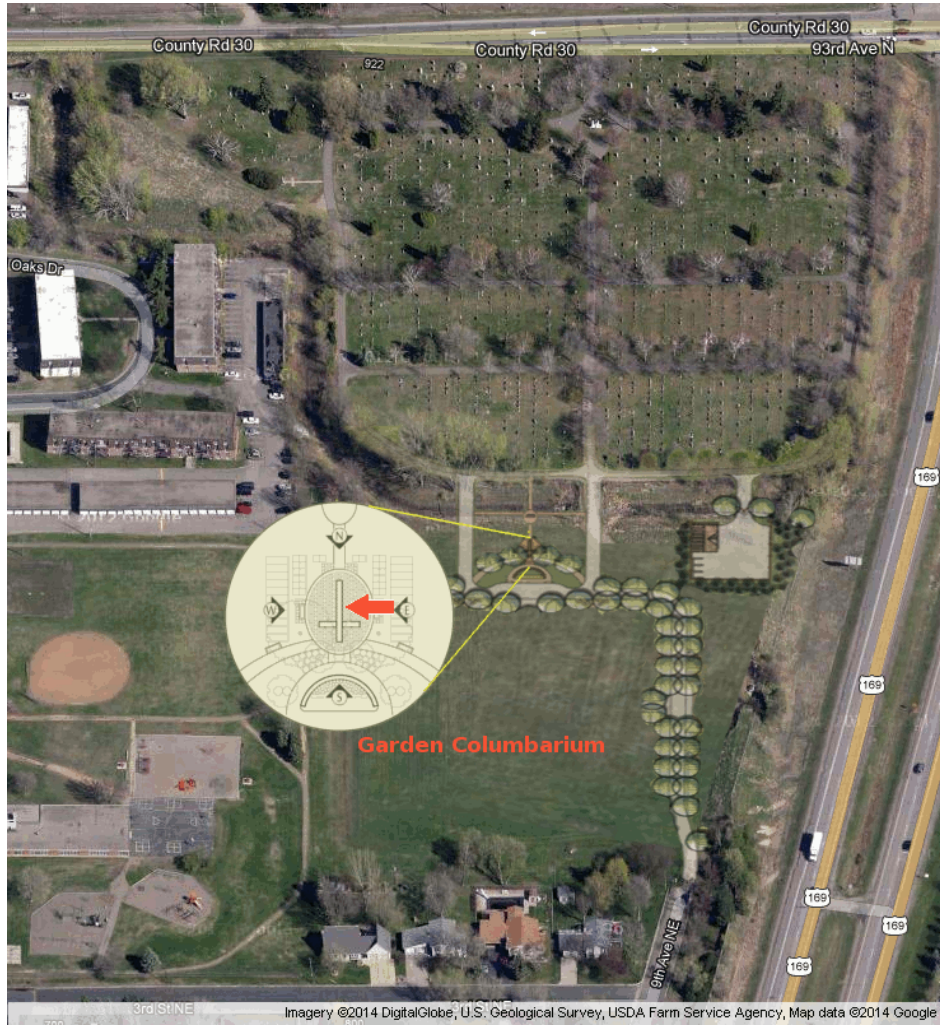

Site Location Map

St. Vincent | GARDEN COLUMBARIUM | Lot EAST | Site K1
 Bernard Joseph Kahnke

EAST-I3A	Reserved EAST-J3	Reserved EAST-K3	EAST-L3	Scott Kopp EAST-M3
EAST-I2A	EAST-J2	EAST-K2	EAST-L2	EAST-M2
EAST-I1A	EAST-J1	Bernard Kahnke EAST-K1	EAST-L1	EAST-M1