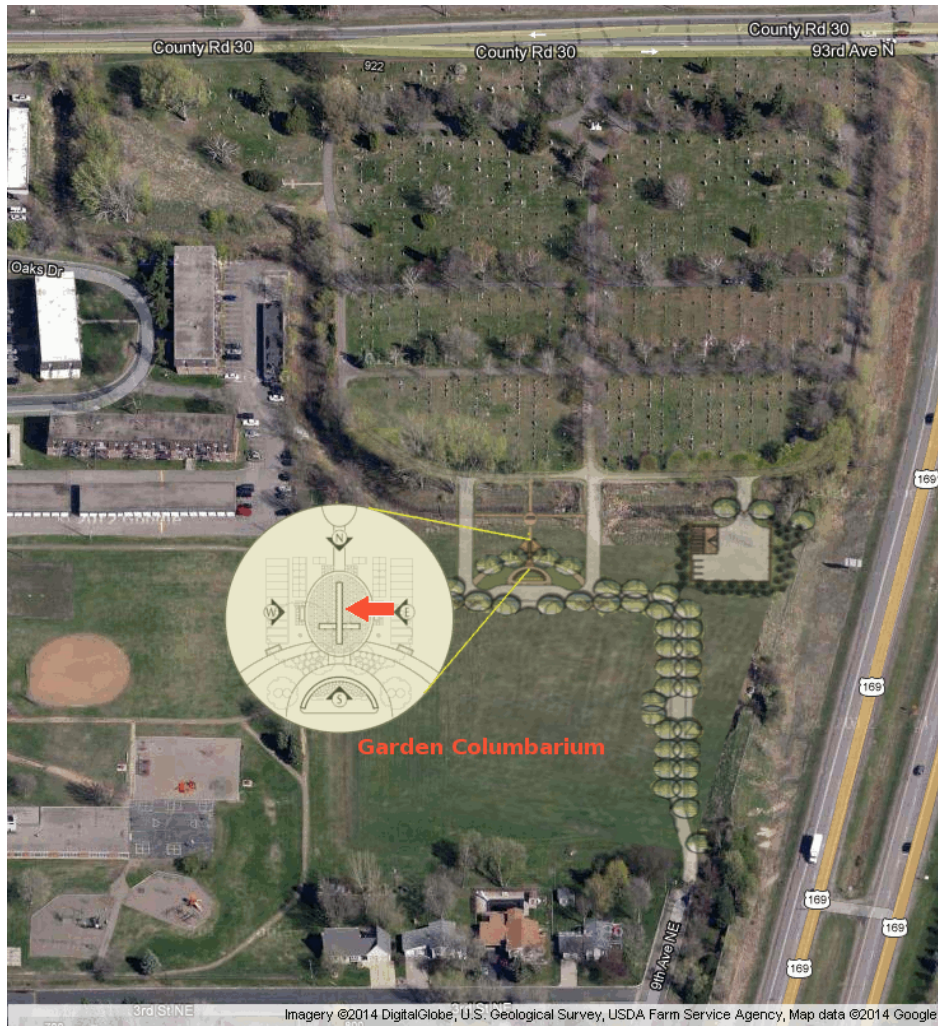

Site Location Map

St. Vincent | GARDEN COLUMBARIUM | Lot EAST | Site A3
Robert N Miller(+1) Jr

Reserved EAST-A5	Reserved EAST-B5	Bernard Lee EAST-C5
Robert Miller EAST-A4	EAST-B4	EAST-C4
Robert Miller (+1) EAST-A3	EAST-B3	EAST-C3
EAST-A2	EAST-B2	EAST-C2
Dianne Stephney (+1) EAST-A1	EAST-B1	EAST-C1