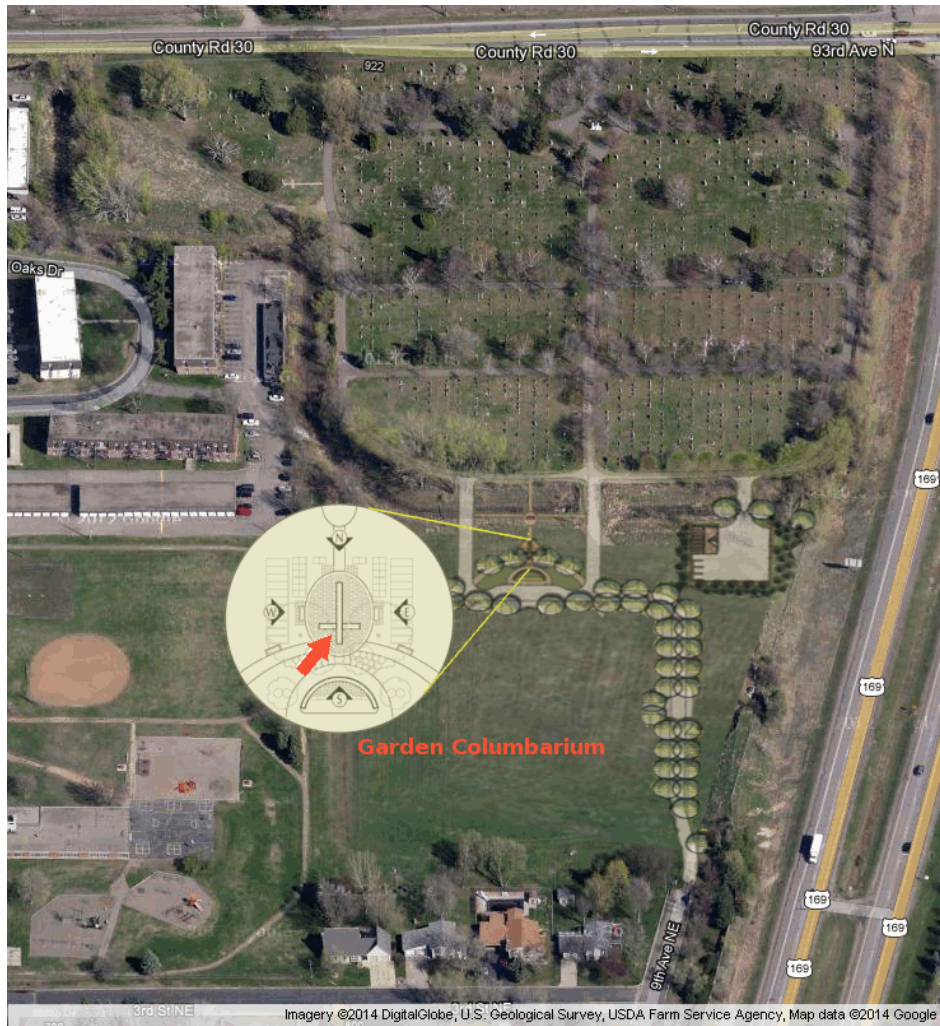

Site Location Map

St. Vincent | GARDEN COLUMBARIUM | Lot SOUTH | Site G2

Renee A. Hertog

Peter Chang SOUTH-E4	Jude Kanz Sr SOUTH-F4	Julie Barry SOUTH-G4
Reserved SOUTH-E3	Reserved SOUTH-F3	Reserved SOUTH-G3
Reserved SOUTH-E2	Reserved SOUTH-F2	Renee Hertog SOUTH-G2
Mary Verplank SOUTH-E1	William Lawrence SOUTH-F1	Reserved SOUTH-G1