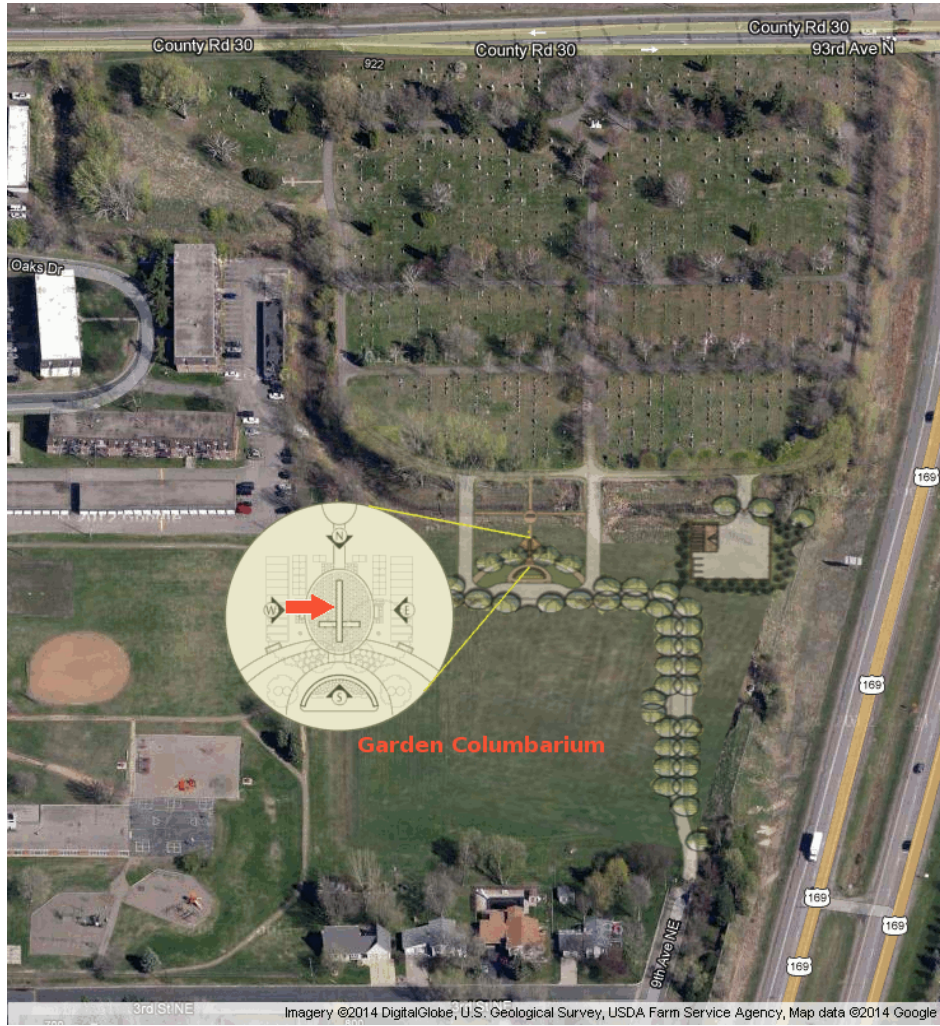

Site Location Map

St. Vincent | GARDEN COLUMBARIUM | Lot WEST | Site F3

Jeanette Ann Nelson

				WEST-H5
Reserved WEST-D4	Sharon Olson WEST-E4	Reserved WEST-F4	Reserved WEST-G4	Roselyn McIntyre WEST-H4
WEST-D3	WEST-E3	Jeanette Nelson WEST-F3	WEST-G3	WEST-H3
WEST-D2	WEST-E2	WEST-F2	WEST-G2	WEST-H2
Gordon Diethert(+1) WEST-D1	WEST-E1	WEST-F1	WEST-G1	Robert Adelman WEST-H1