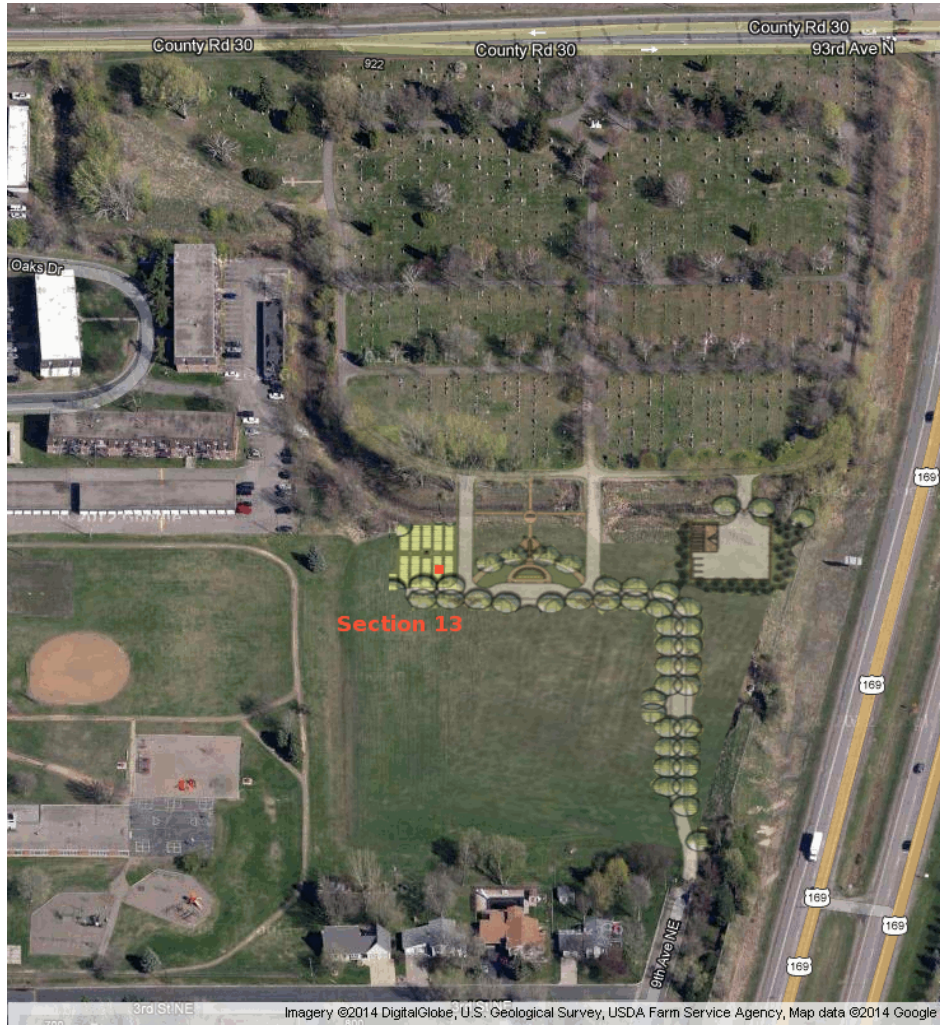

Site Location Map

St. Vincent | SECTION 13 | Lot 007 | Site 007

Bonnie Gail Schwartz

Reserved 009-005	Reserved 008-005	Ronald Reopelle 007-005	Gerald Horan 006-005
Reserved 009-006	Reserved 008-006	John Schwartz 007-006	Philip Stone 006-006
Reserved 009-007	Reserved 008-007	Bonnie Schwartz 007-007	Reserved 006-007
Reserved 009-008	Reserved 008-008	Reserved 007-008	Reserved 006-008
Roxanne Neslund 009-009	Reserved 008-009	Reserved 007-009	Isabelle Terry 006-009