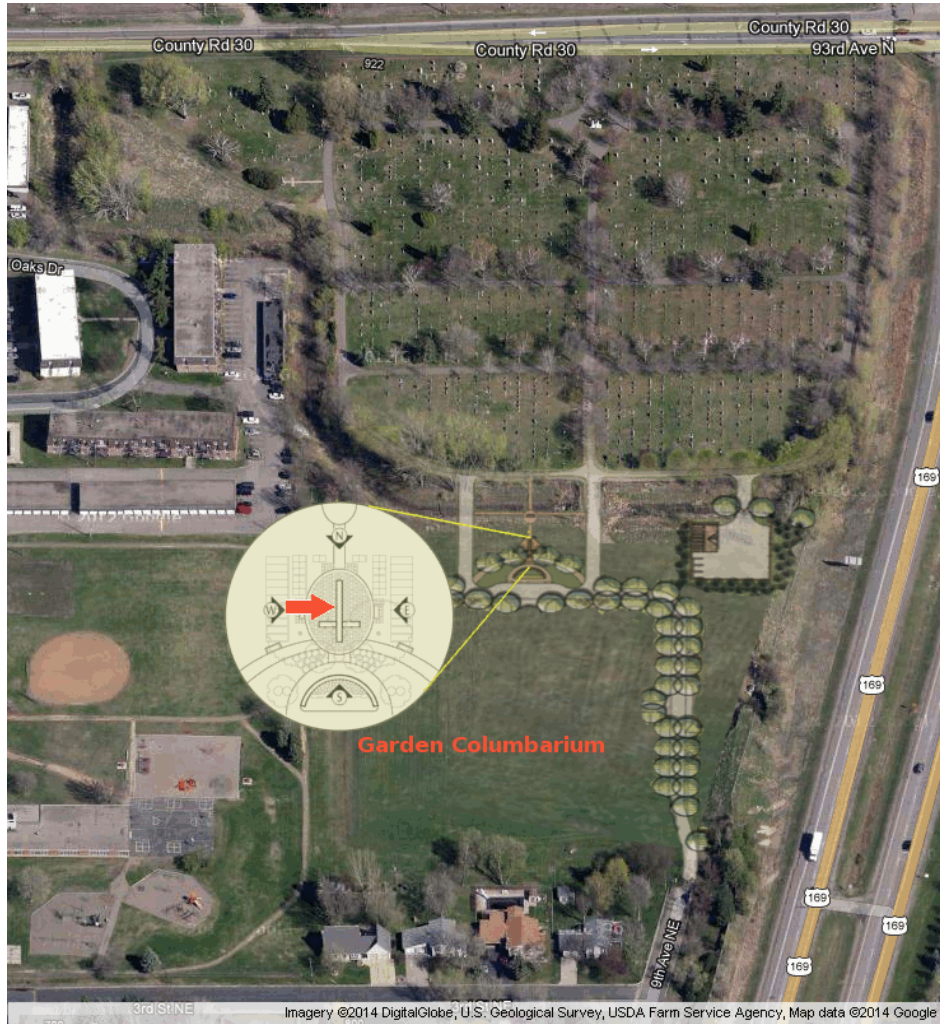

Site Location Map

St. Vincent | GARDEN COLUMBARIUM | Lot WEST | Site T3A

Larry Bernard Ostendorf

WEST-R5	WEST-S5	WEST-T5	Reserved WEST-U5	Lawrence Kuefler(+1) WEST-V5
WEST-Q4B	Reserved WEST-T4B	Timothy Gulenchyn(+1) WEST-T4A	Reserved WEST-U4	Kyle Jappe WEST-V4
WEST-Q3B	Reserved WEST-T3B	Larry Ostendorf WEST-T3A	WEST-U3	WEST-V3
WEST-Q2B	Reserved WEST-T2B	Robert Suchla WEST-T2A	WEST-U2	WEST-V2
WEST-Q1B	WEST-T1B	Reserved WEST-T1A	John Lawrence WEST-U1	Reserved WEST-V1