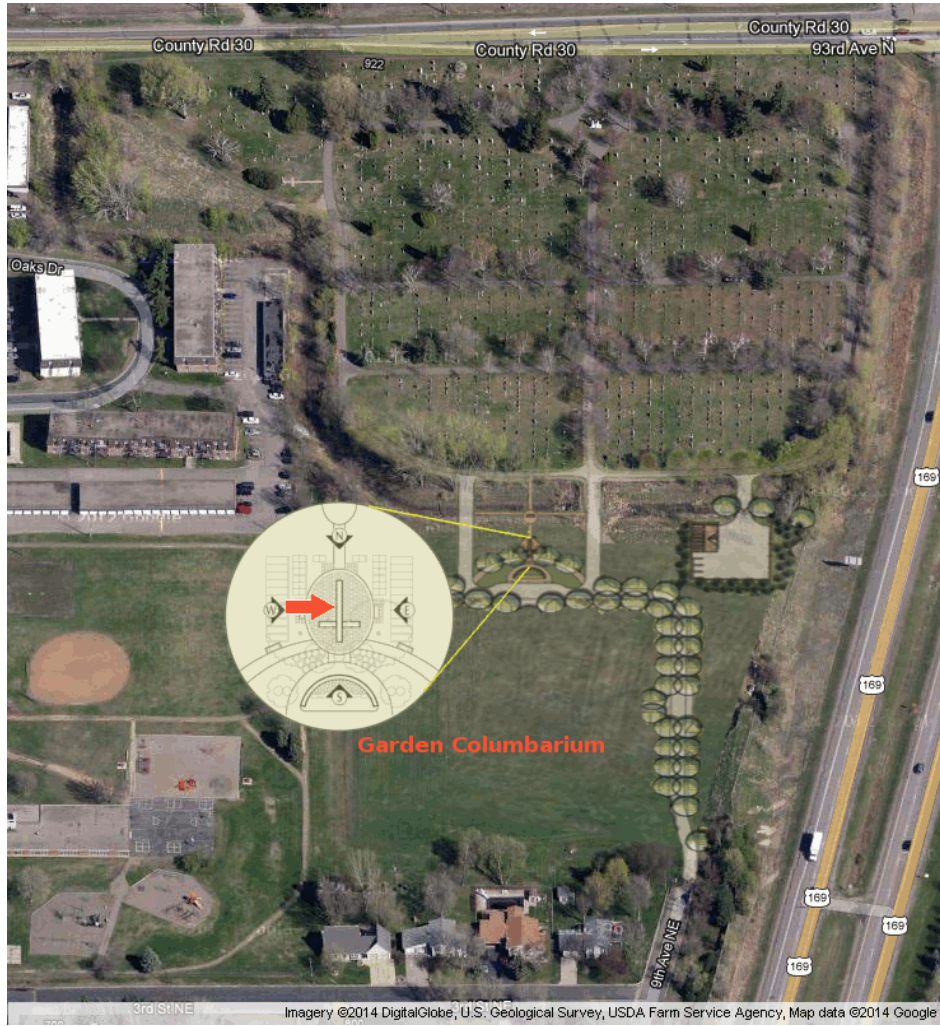

Site Location Map

St. Vincent | GARDEN COLUMBARIUM | Lot WEST | Site K1
 Thomas Grayson Dashiell

WEST-I3	WEST-J3	WEST-K3	Richard Hoecherl WEST-L3	WEST-M3
WEST-I2	WEST-J2	WEST-K2	WEST-L2	Reserved WEST-M2
WEST-I1	Frederico "Fred" Pedregosa WEST-J1	Thomas Dashiell WEST-K1	Gerald Girard WEST-L1	Melony Lechner WEST-M1