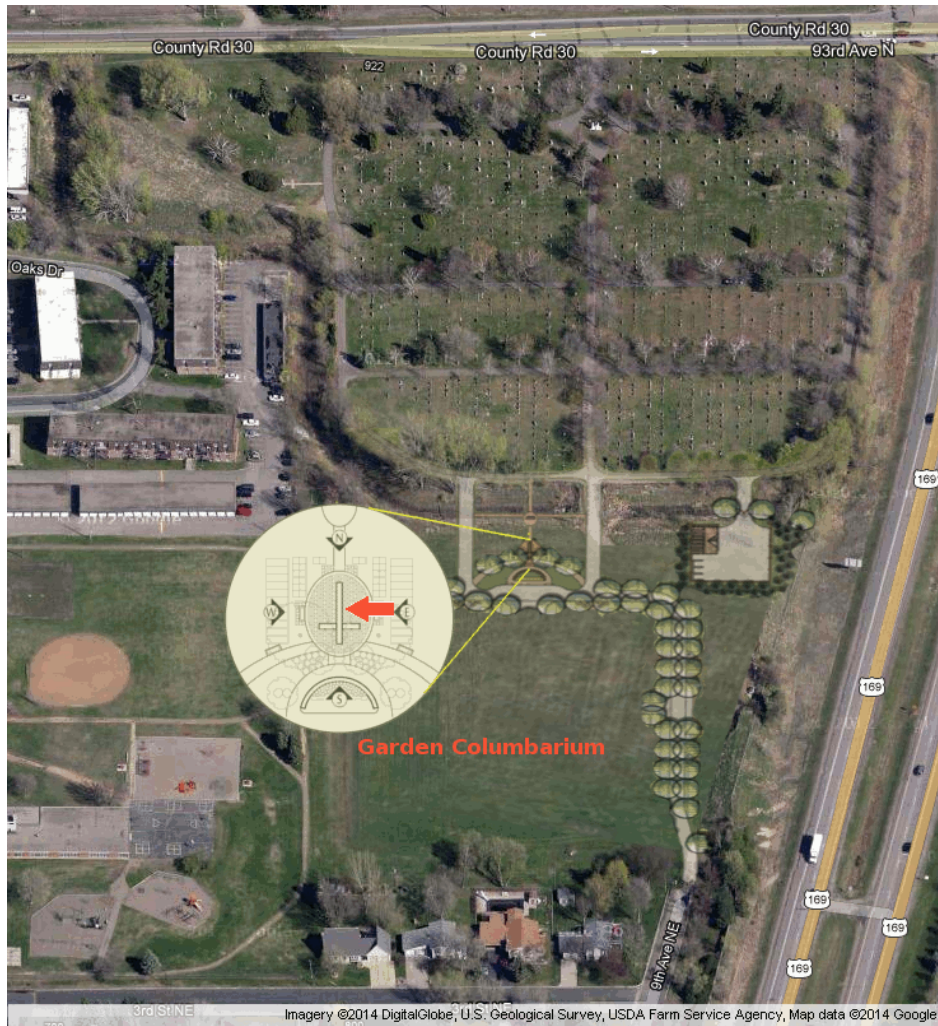

# Site Location Map

St. Vincent | GARDEN COLUMBARIUM | Lot EAST | Site M3  
 Scott Anthony Kopp

EAST-K5	EAST-L5	EAST-M5	EAST-N5	EAST-O5
Reserved EAST-K4	Steven Guckeen EAST-L4	Tarek Norris EAST-M4	EAST-N4	EAST-O4
Reserved EAST-K3	EAST-L3	Scott Kopp EAST-M3	Mark Johnson EAST-N3	Reserved EAST-O3
EAST-K2	EAST-L2	EAST-M2	EAST-N2	EAST-O2
Bernard Kahnke EAST-K1	EAST-L1	EAST-M1	Mathias Wiome EAST-N1	EAST-O1