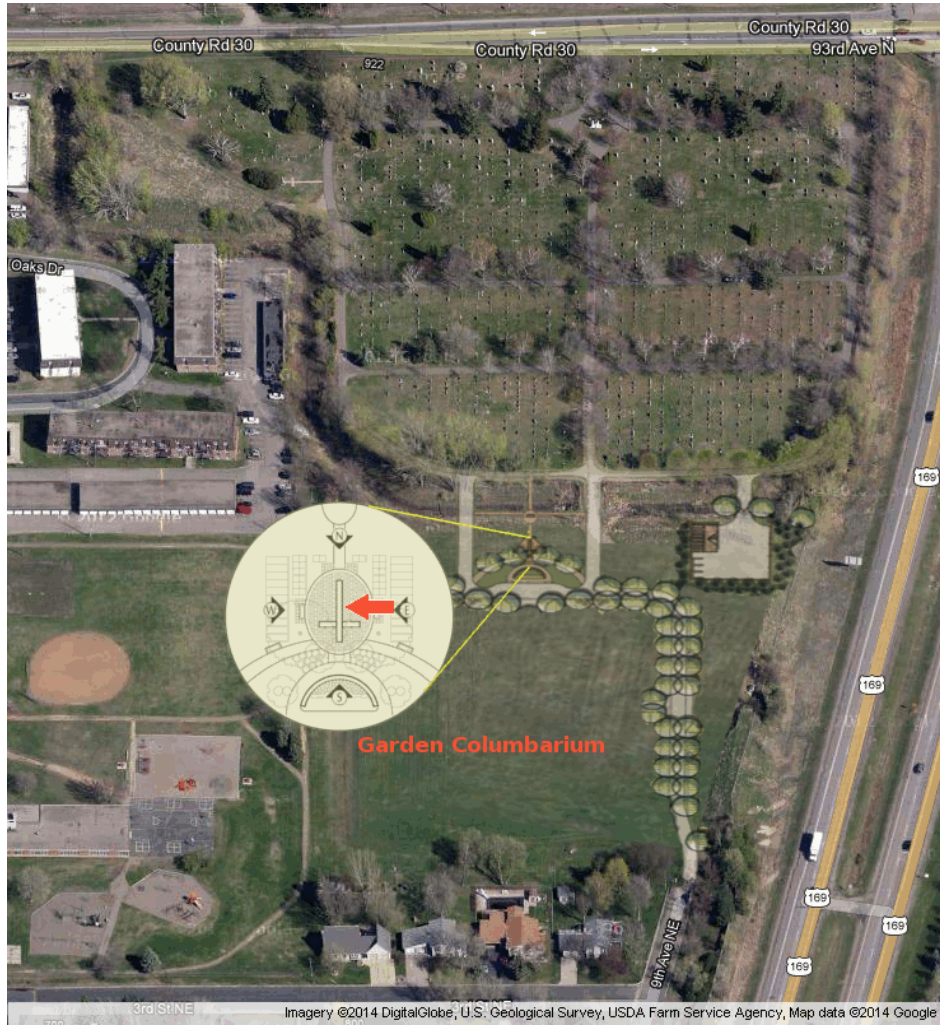

Site Location Map

St. Vincent | GARDEN COLUMBARIUM | Lot EAST | Site F4A
 Katherine Ida Schirck(+1)

EAST-D6	Marie Bennett EAST-E6			
EAST-D5	EAST-E5	EAST-F5	EAST-G5	EAST-H5
EAST-D4	EAST-E4	Katherine Schirck(+1) EAST-F4A	Timothy Schirck EAST-F4B	EAST-I4B
EAST-D3	EAST-E3	Neil McMillin EAST-F3A	EAST-F3B	EAST-I3B
EAST-D2	EAST-E2	EAST-F2A	EAST-F2B	EAST-I2B