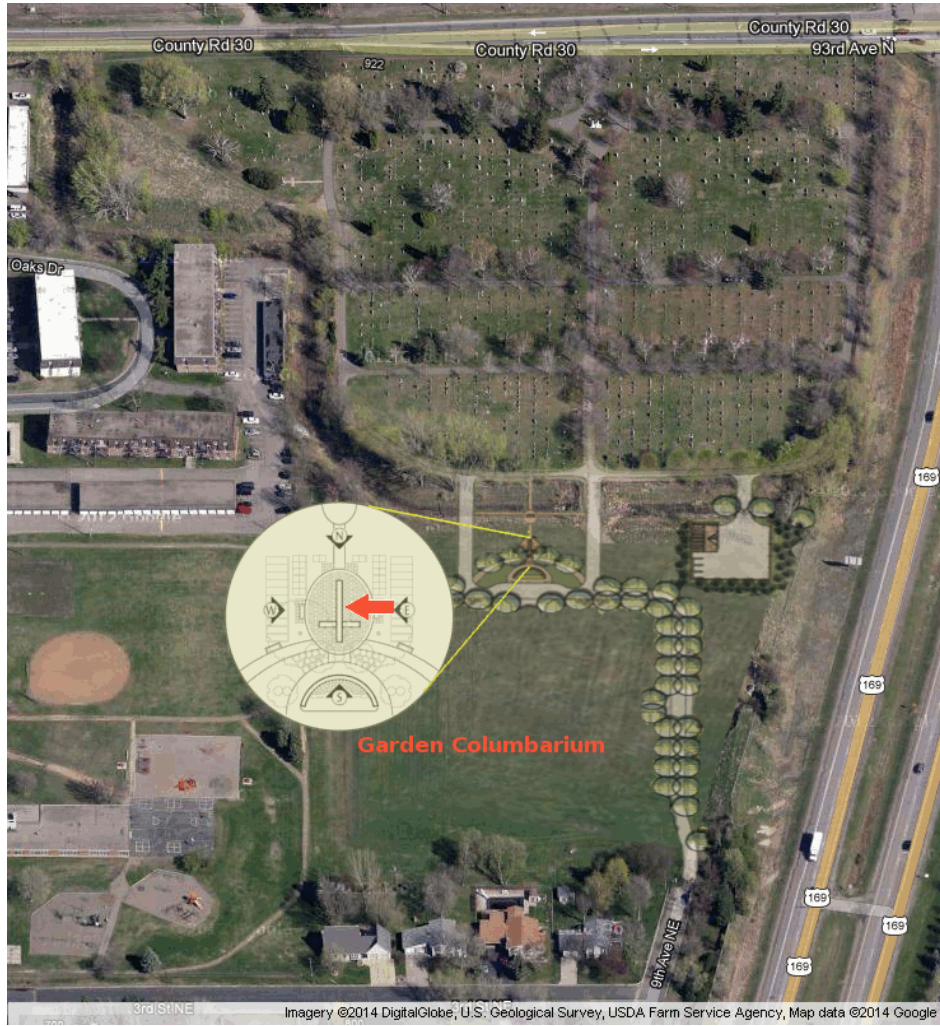

Site Location Map

St. Vincent | GARDEN COLUMBARIUM | Lot EAST | Site F4B

Timothy Allen Schirck

Marie Bennett EAST-E6				
EAST-E5	EAST-F5	EAST-G5	EAST-H5	EAST-I5
EAST-E4	Katherine Schirck (+1) EAST-F4A	Timothy Schirck EAST-F4B	EAST-I4B	Sheldon Pigeon EAST-I4A
EAST-E3	Neil McMillin EAST-F3A	EAST-F3B	EAST-I3B	EAST-I3A
EAST-E2	EAST-F2A	EAST-F2B	EAST-I2B	EAST-I2A