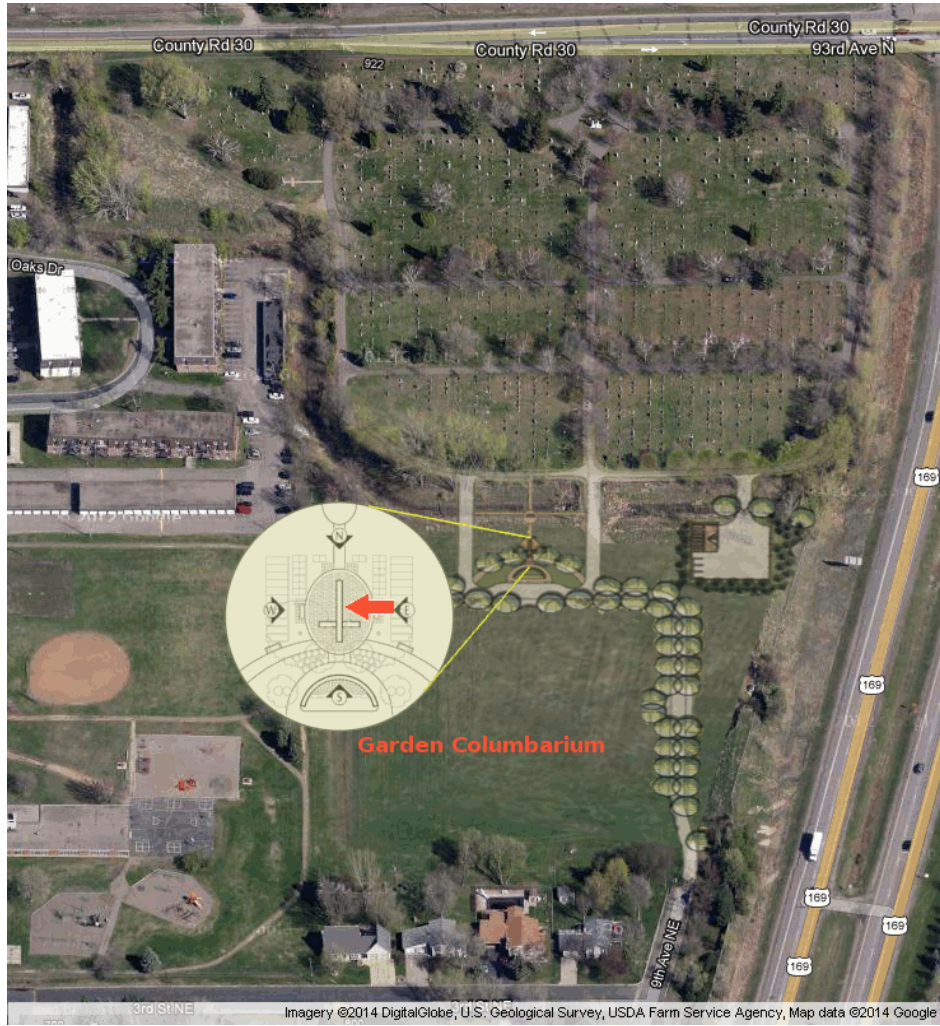

Site Location Map

St. Vincent | GARDEN COLUMBARIUM | Lot EAST | Site I4A
Sheldon Henry Pigeon

EAST-G5	EAST-H5	EAST-I5	EAST-J5	EAST-K5
Timothy Schirck EAST-F4B	EAST-I4B	Sheldon Pigeon EAST-I4A	Reserved EAST-J4	Reserved EAST-K4
EAST-F3B	EAST-I3B	EAST-I3A	Reserved EAST-J3	Reserved EAST-K3
EAST-F2B	EAST-I2B	EAST-I2A	EAST-J2	EAST-K2