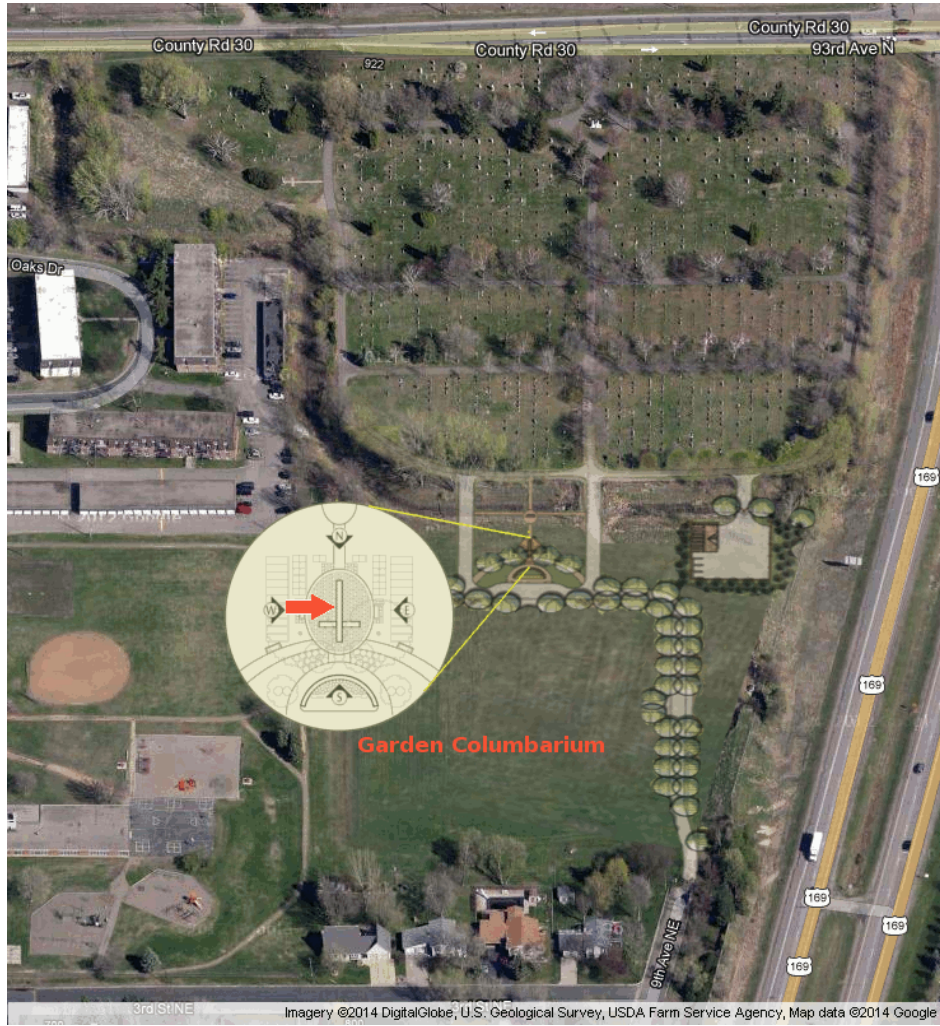

Site Location Map

St. Vincent | GARDEN COLUMBARIUM | Lot WEST | Site O3
 Betty Myrtle Barstow(+1)

WEST-M5	Patricia Kurancik WEST-N5	Reserved WEST-O5	Reserved WEST-P5	Reserved WEST-Q5
Edward McKie WEST-M4	Reserved WEST-N4	Reserved WEST-O4	Reserved WEST-P4	Robert Burks WEST-Q4A
WEST-M3	Reserved WEST-N3	Betty Barstow(+1) WEST-O3	WEST-P3	Robert Quade WEST-Q3A
Reserved WEST-M2	WEST-N2	WEST-O2	WEST-P2	WEST-Q2A
Melony Lechner WEST-M1	WEST-N1	Edwin Winkelman WEST-O1	Reserved WEST-P1	WEST-Q1A