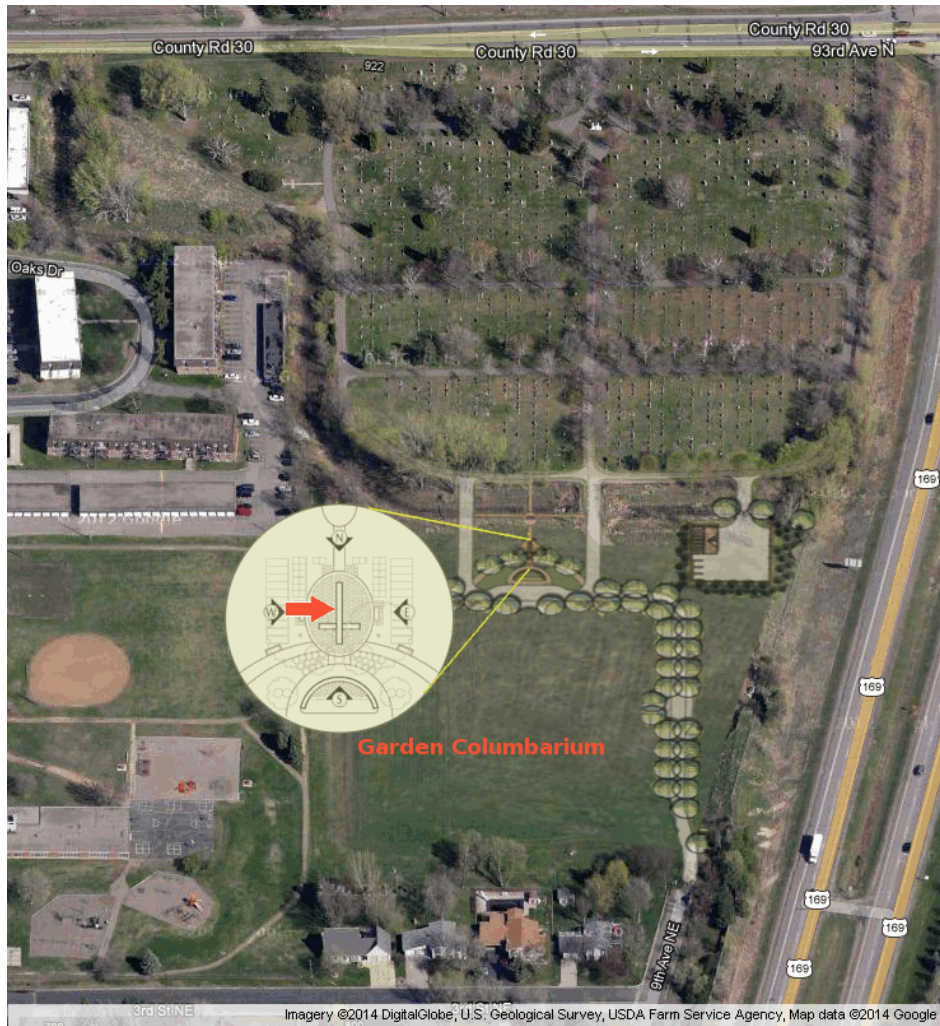

Site Location Map

St. Vincent | GARDEN COLUMBARIUM | Lot WEST | Site Y3

Michael J Elbert

Reserved WEST-W5	Daniel Ward WEST-X5	Scott Schwartz WEST-Y5
William Sampson WEST-W4	Frances Sorenson WEST-X4	Reserved WEST-Y4
WEST-W3	WEST-X3	Michael Elbert WEST-Y3
WEST-W2	WEST-X2	WEST-Y2
Reserved WEST-W1	Reserved WEST-X1	Michael Kludt WEST-Y1