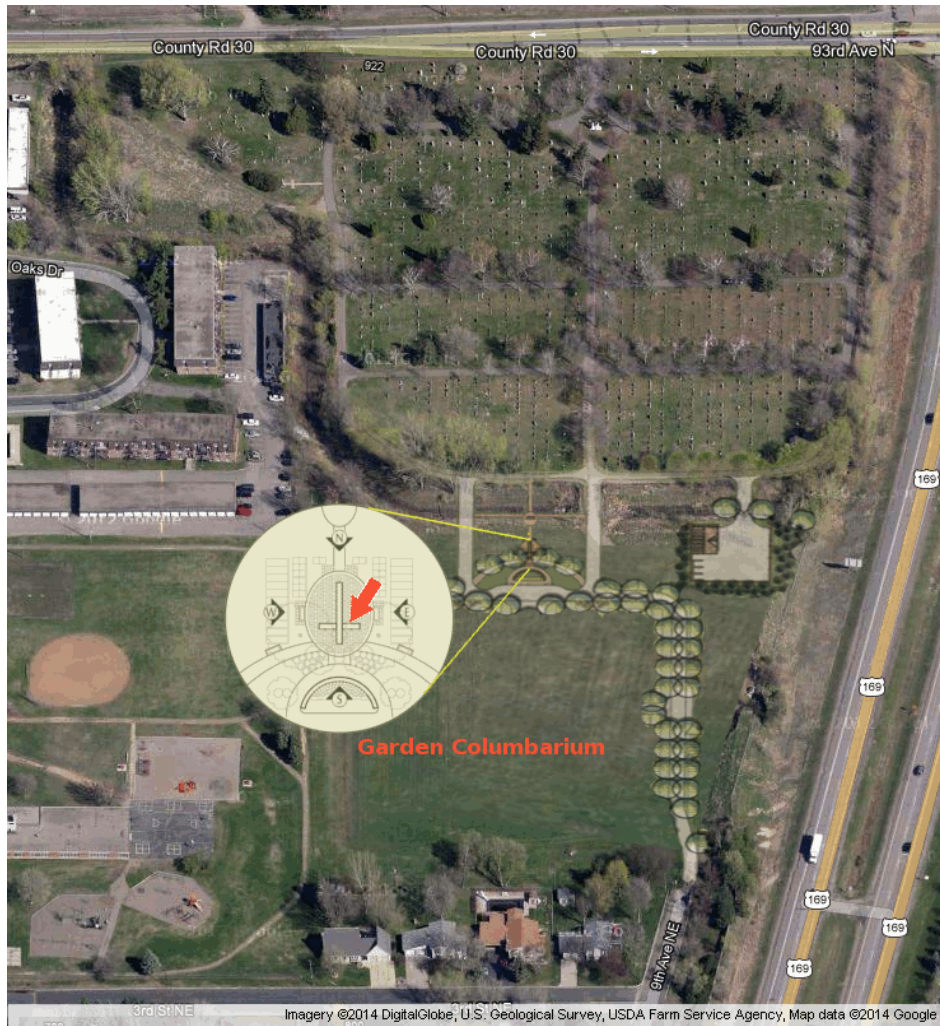

Site Location Map

St. Vincent | GARDEN COLUMBARIUM | Lot NORTH | Site A4

Ronald R Bohlke

Ronald Bohlike NORTH-A4	Reserved NORTH-B4	NORTH-C4
Reserved NORTH-A3	NORTH-B3	NORTH-C3
Reserved NORTH-A2	NORTH-B2	NORTH-C2