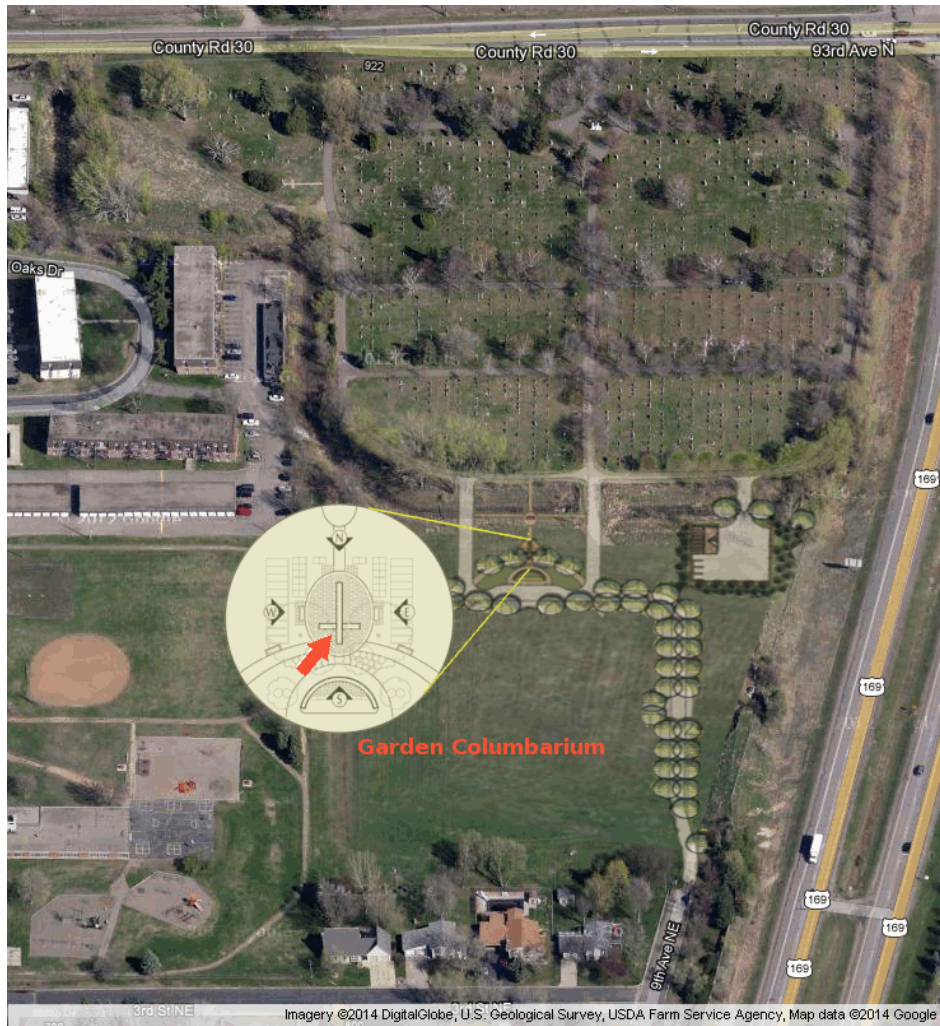

Site Location Map

St. Vincent | GARDEN COLUMBARIUM | Lot SOUTH | Site J1

Gary James Frase

SOUTH-H3	SOUTH-I3	SOUTH-J3	Reserved SOUTH-K3	Reserved SOUTH-L3
SOUTH-H2	SOUTH-I2	SOUTH-J2	SOUTH-K2	SOUTH-L2
Reserved SOUTH-H1	Debra Sell SOUTH-I1	Gary Frase SOUTH-J1	Reserved SOUTH-K1	SOUTH-L1