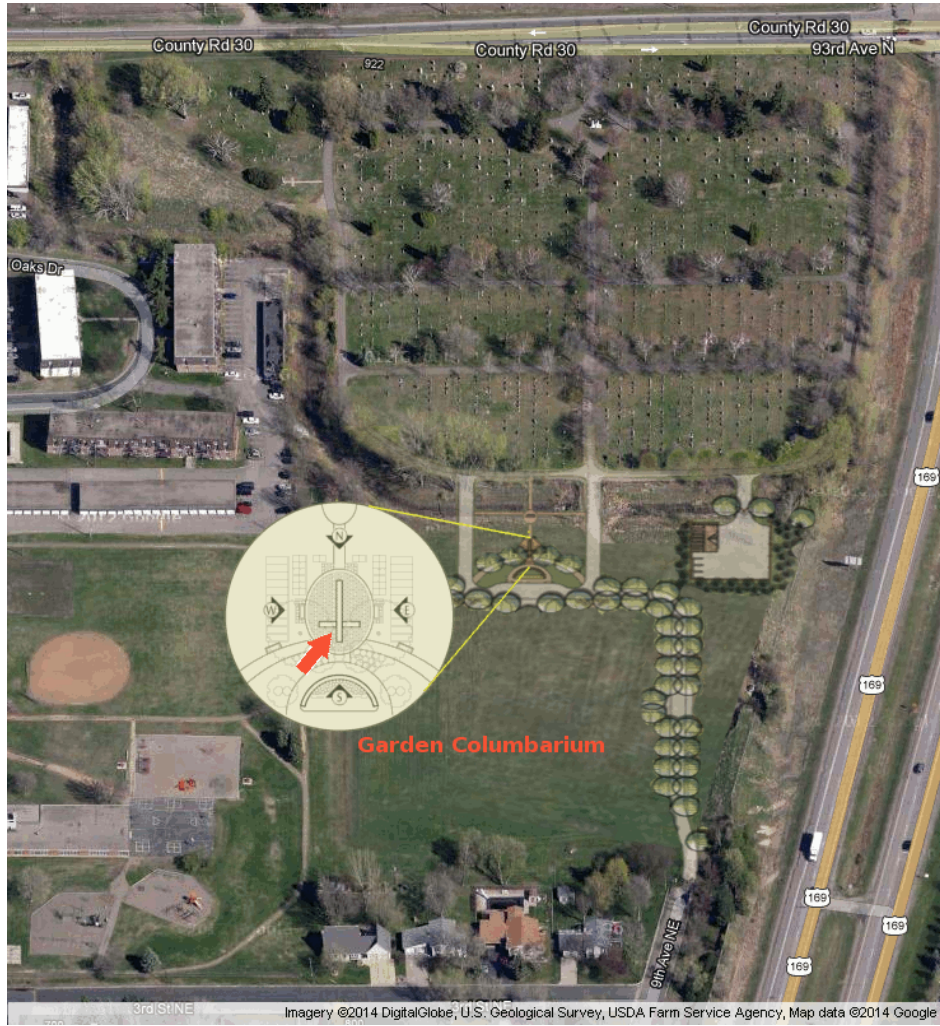

# Site Location Map

St. Vincent | GARDEN COLUMBARIUM | Lot SOUTH | Site G4  
Julie Ann Barry

Peter Chang SOUTH-E4	Jude Kanz Sr SOUTH-F4	<b>Julie Barry SOUTH-G4</b>
Reserved SOUTH-E3	Reserved SOUTH-F3	Reserved SOUTH-G3
Reserved SOUTH-E2	Reserved SOUTH-F2	Renee Hertog SOUTH-G2