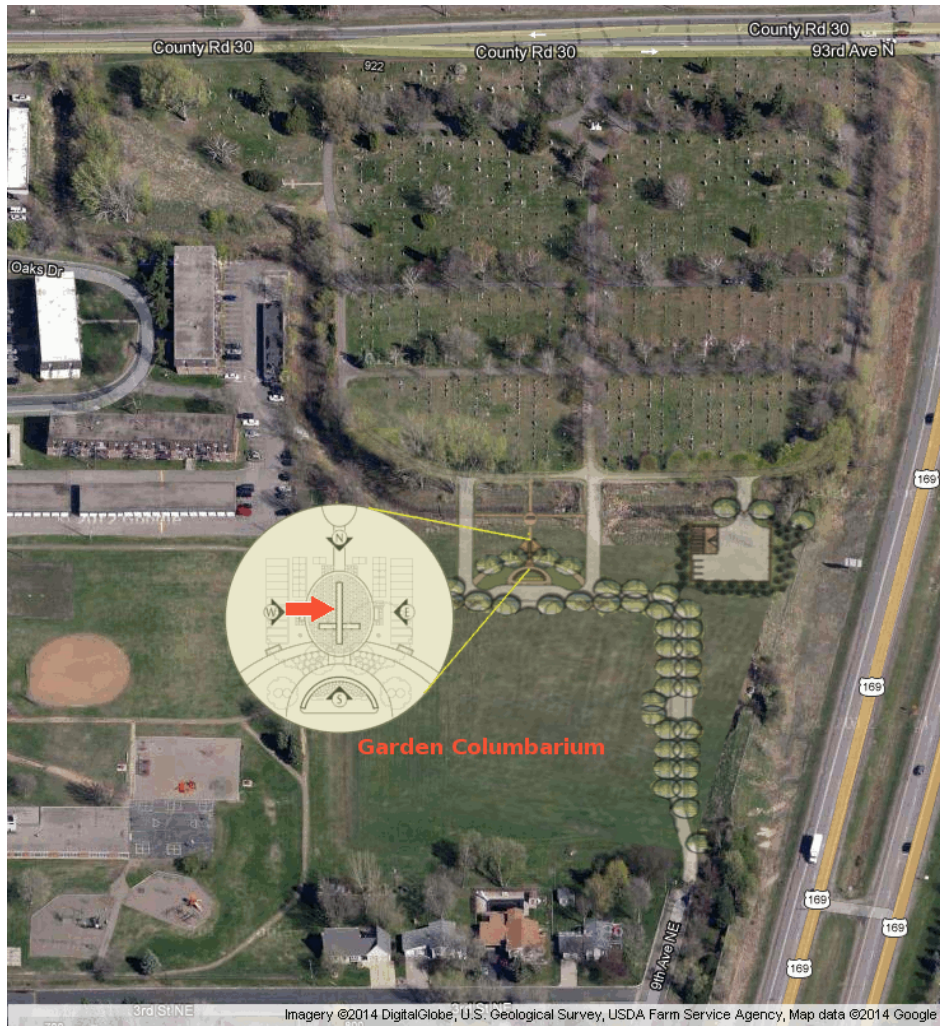

# Site Location Map

St. Vincent | GARDEN COLUMBARIUM | Lot WEST | Site X5

Daniel J Ward

Cecilia Friedmann WEST-V6	Reserved WEST-W6	Michael Morrison WEST-X6	Eric Peterson WEST-Y6
Janet Kuefler WEST-V5	Reserved WEST-W5	Daniel Ward WEST-X5	Scott Schwartz WEST-Y5
Kyle Jappe WEST-V4	William Sampson WEST-W4	Frances Sorenson WEST-X4	Reserved WEST-Y4
WEST-V3	WEST-W3	WEST-X3	Michael Elbert WEST-Y3