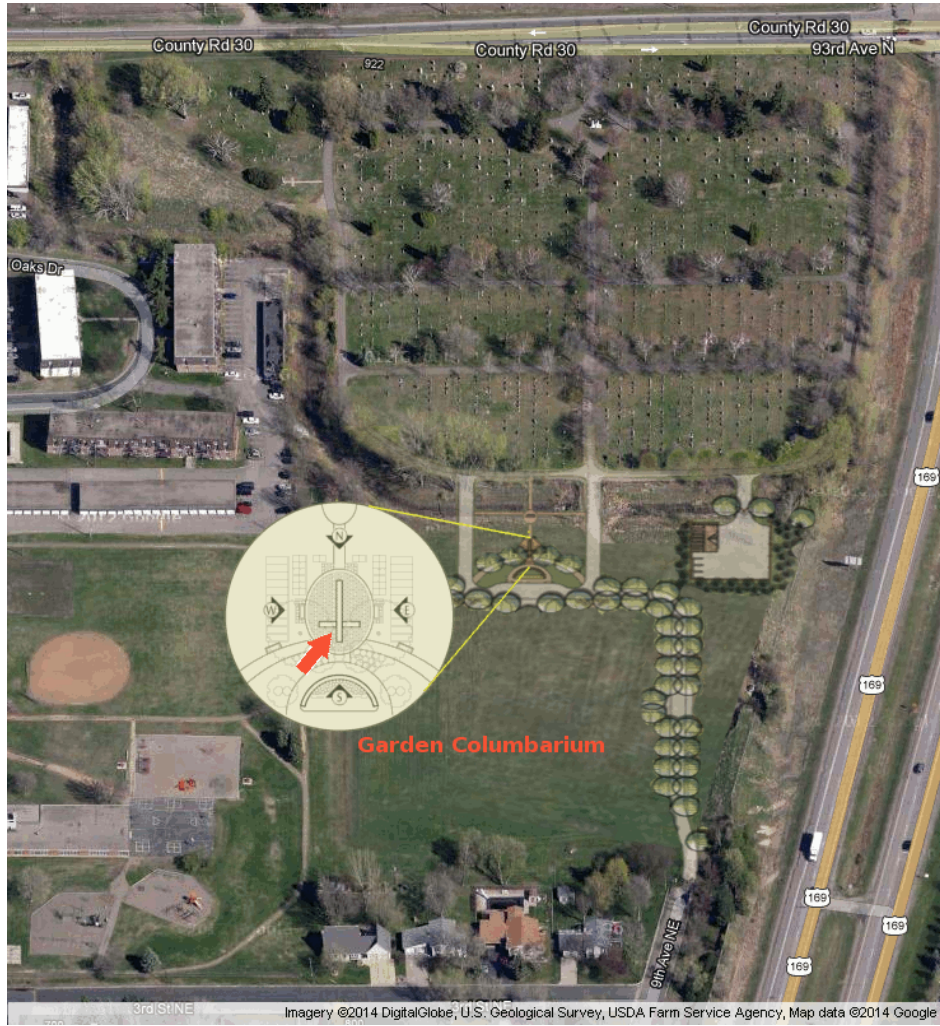

# Site Location Map

St. Vincent | GARDEN COLUMBARIUM | Lot SOUTH | Site B3  
 Charles G Mosey(+1)

Reserved SOUTH-A4	Gerald Anderson SOUTH-B4	Reserved SOUTH-C4	Reserved SOUTH-D4
Bradley Rosch SOUTH-A3	Charles Mosey(+1) SOUTH-B3	Reserved SOUTH-C3	Reserved SOUTH-D3
Bruce Dahlheimer SOUTH-A2	Scott Hill SOUTH-B2	Reserved SOUTH-C2	Reserved SOUTH-D2
Reserved SOUTH-A1	Allan Snow SOUTH-B1	Mary Hagan(+1) SOUTH-C1	Reserved SOUTH-D1