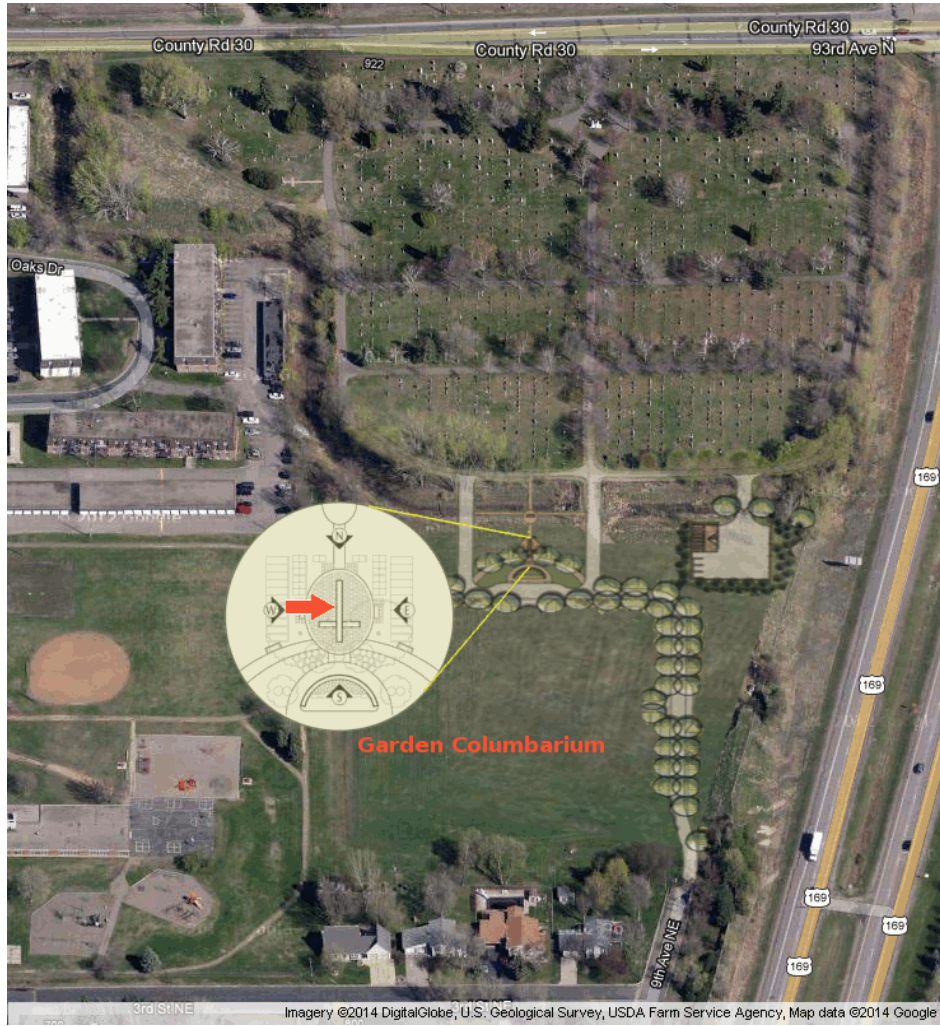

Site Location Map

St. Vincent | GARDEN COLUMBARIUM | Lot WEST | Site D1
 Gordon Charles Diethert(+1)

WEST-B3	WEST-C3	WEST-D3	WEST-E3	Jeanette Nelson WEST-F3
WEST-B2	WEST-C2	WEST-D2	WEST-E2	WEST-F2
Reserved WEST-B1	WEST-C1	Gordon Diethert(+1) WEST-D1	WEST-E1	WEST-F1