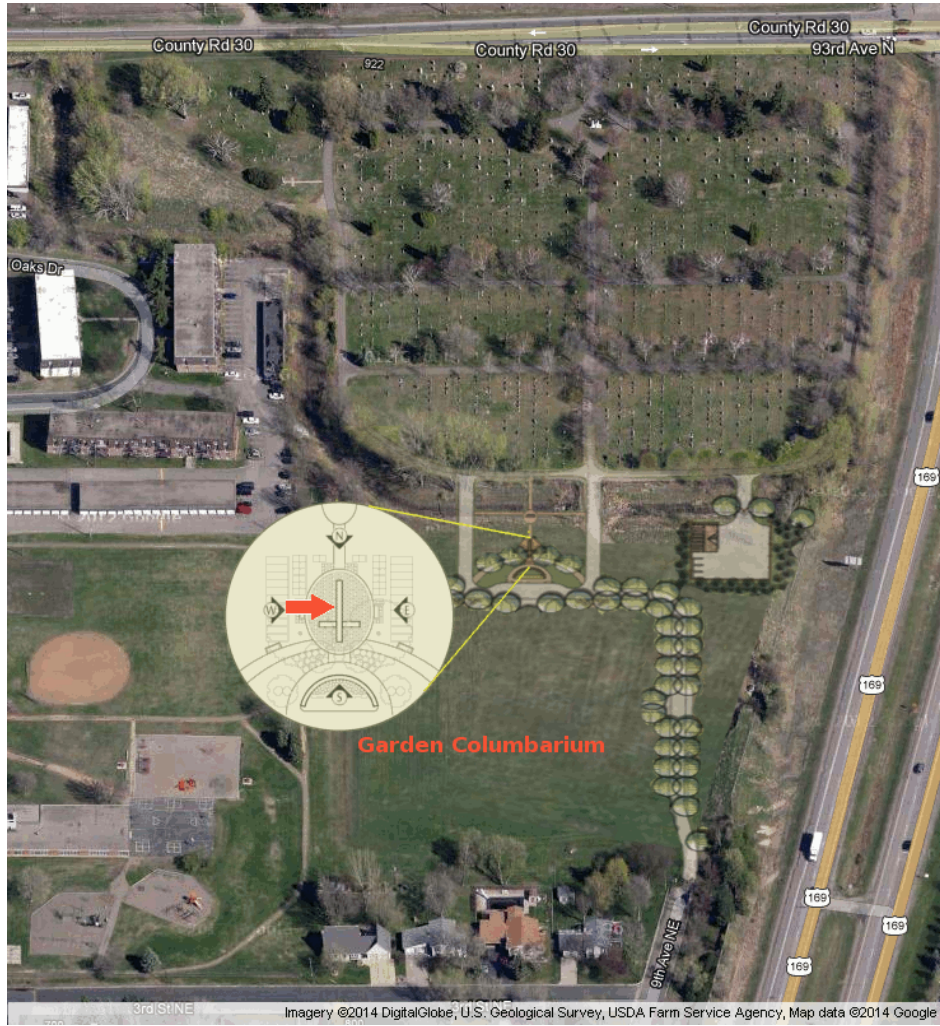

# Site Location Map

St. Vincent | GARDEN COLUMBARIUM | Lot WEST | Site T4A  
 Timothy James Gulenchyn(+1)

			Reserved WEST-U6	Cecilia Friedmann WEST-V6
WEST-R5	WEST-S5	WEST-T5	Reserved WEST-U5	Lawrence Kuefler(+1) WEST-V5
WEST-Q4B	Reserved WEST-T4B	Timothy Gulenchyn(+1) WEST-T4A	Reserved WEST-U4	Kyle Jappe WEST-V4
WEST-Q3B	Reserved WEST-T3B	Larry Ostendorf WEST-T3A	WEST-U3	WEST-V3
WEST-Q2B	Reserved WEST-T2B	Robert Suchla WEST-T2A	WEST-U2	WEST-V2