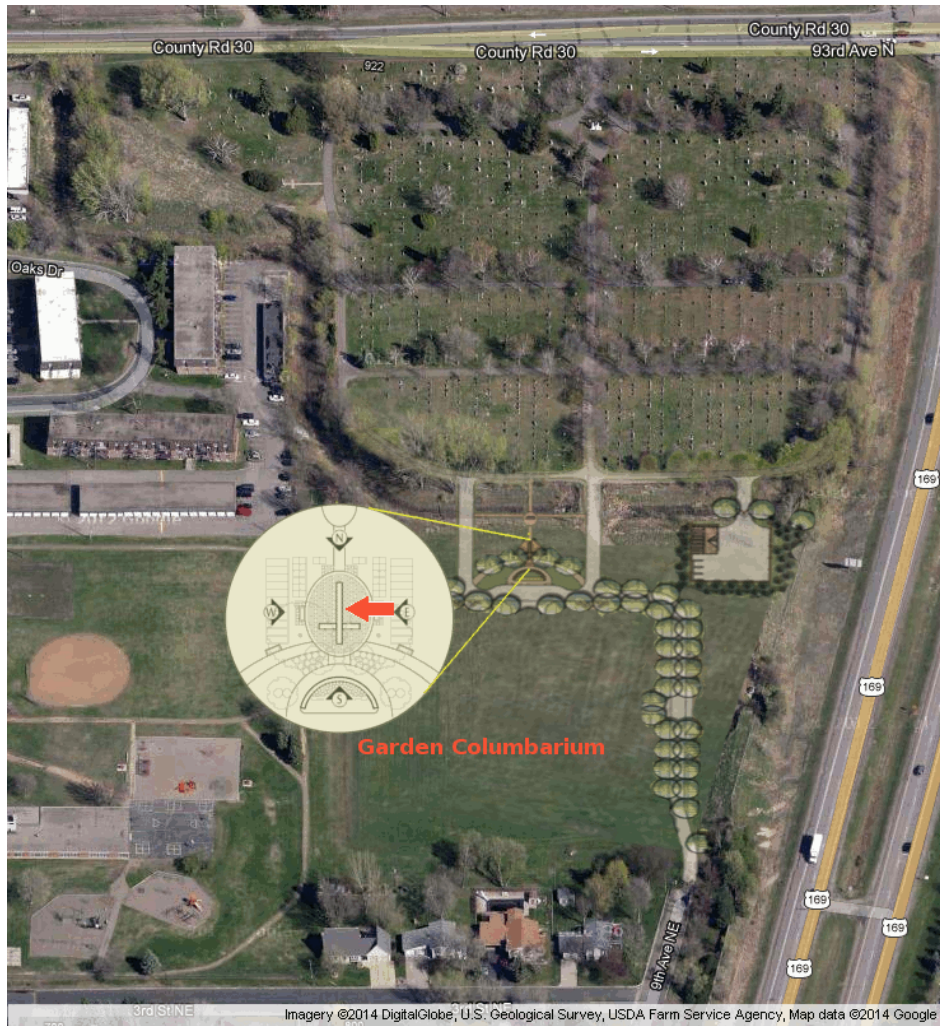

Site Location Map

St. Vincent | GARDEN COLUMBARIUM | Lot EAST | Site A1
Dianne Mary Stephney(+1)

Robert Miller(+1) EAST-A3	EAST-B3	EAST-C3
EAST-A2	EAST-B2	EAST-C2
Dianne Stephney(+1) EAST-A1	EAST-B1	EAST-C1