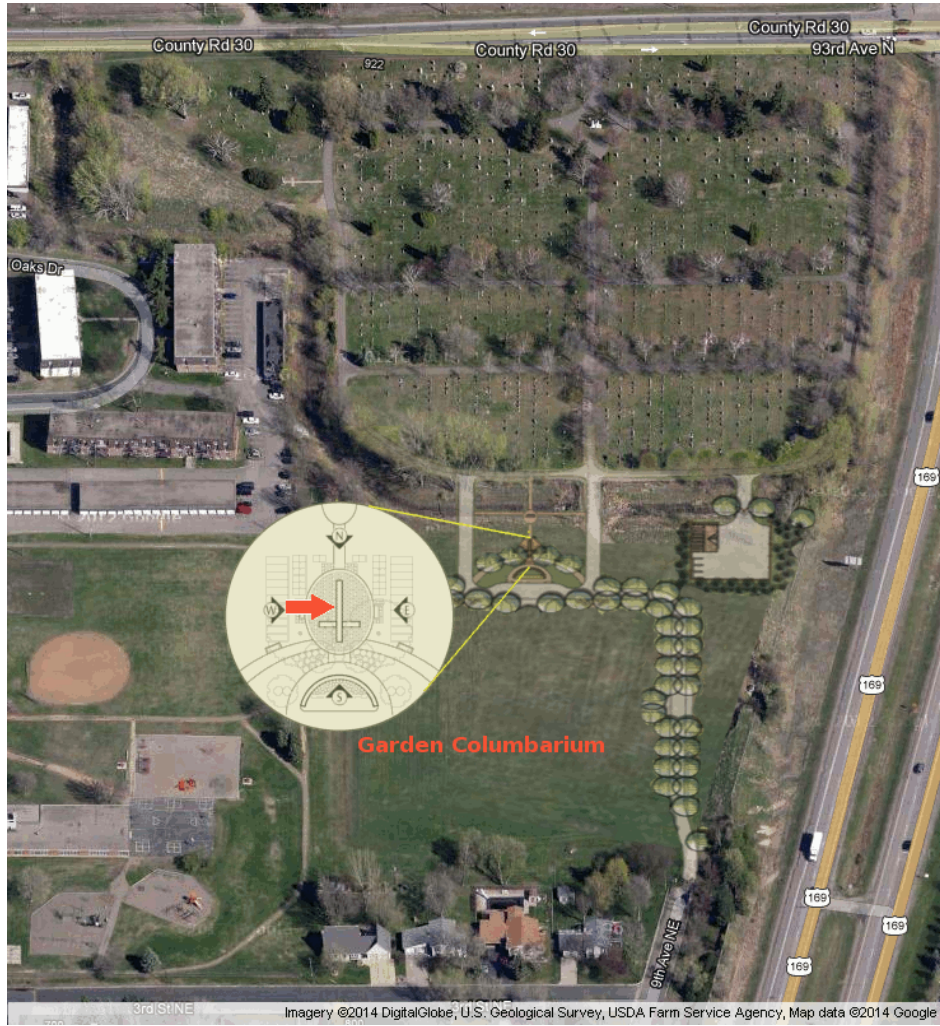

# Site Location Map

St. Vincent | GARDEN COLUMBARIUM | Lot WEST | Site E4  
 Sharon Mary Olson

Tracy Kraus WEST-C4	Reserved WEST-D4	Sharon Olson WEST-E4	Reserved WEST-F4	Reserved WEST-G4
WEST-C3	WEST-D3	WEST-E3	Jeanette Nelson WEST-F3	WEST-G3
WEST-C2	WEST-D2	WEST-E2	WEST-F2	WEST-G2