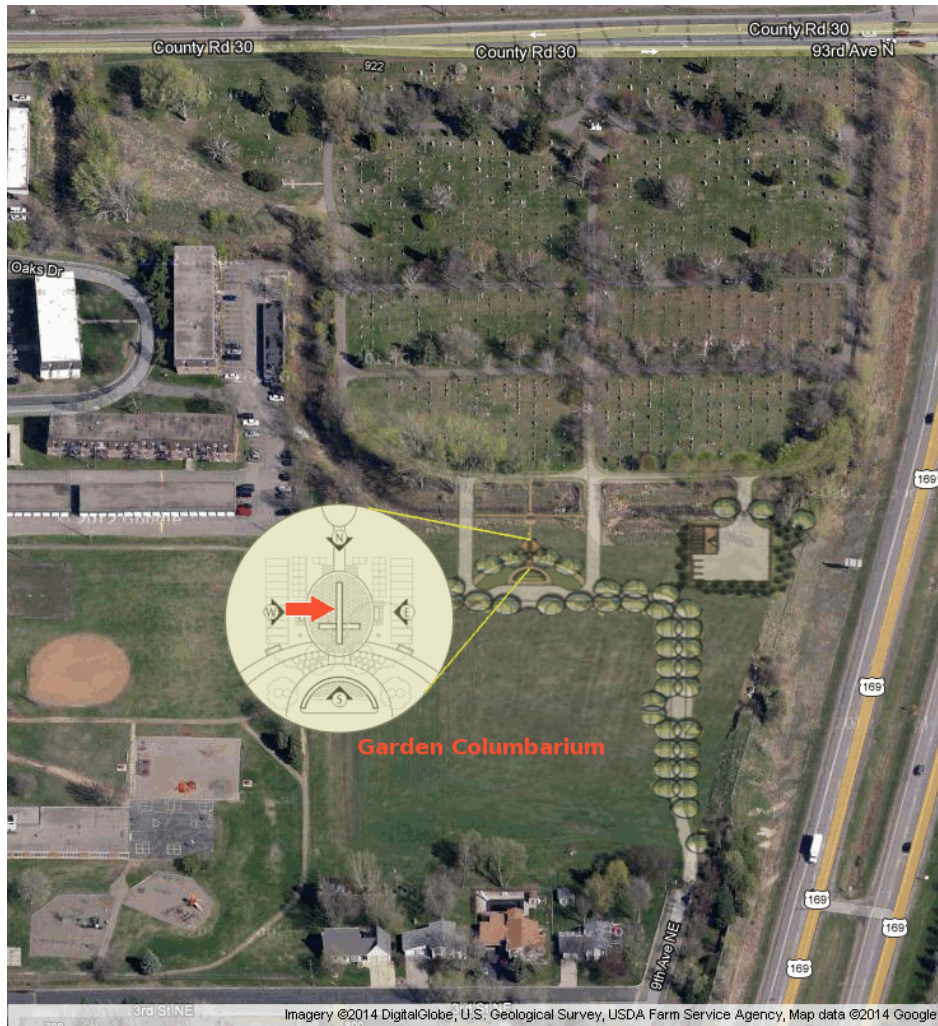

# Site Location Map

St. Vincent | GARDEN COLUMBARIUM | Lot WEST | Site U1

John Richard Lawrence

Reserved WEST-T3B	Larry Ostendorf WEST-T3A	WEST-U3	WEST-V3	WEST-W3
Reserved WEST-T2B	Robert Suchla WEST-T2A	WEST-U2	WEST-V2	WEST-W2
WEST-T1B	Reserved WEST-T1A	John Lawrence WEST-U1	Reserved WEST-V1	Reserved WEST-W1