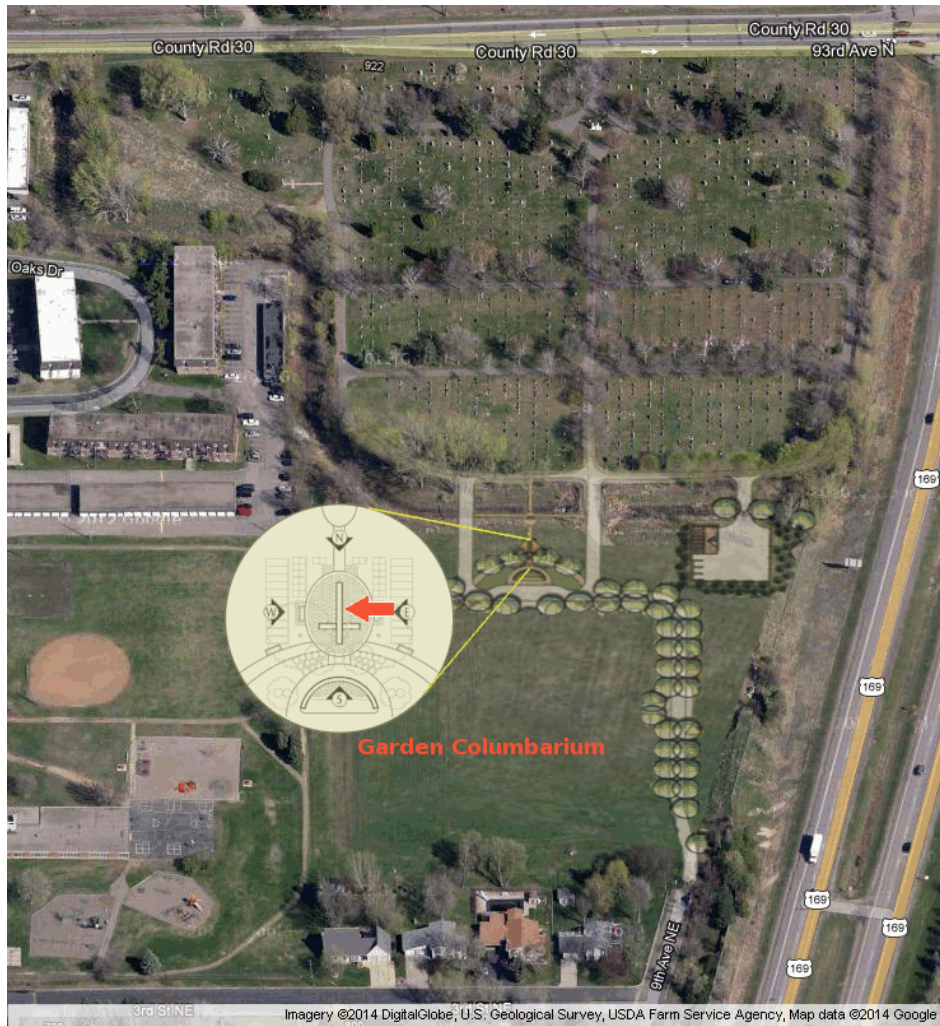

# Site Location Map

St. Vincent | GARDEN COLUMBARIUM | Lot EAST | Site F3A

Neil Deane McMillin

|         |         |                                   |                             |          |
|---------|---------|-----------------------------------|-----------------------------|----------|
| EAST-D5 | EAST-E5 | EAST-F5                           | EAST-G5                     | EAST-H5  |
| EAST-D4 | EAST-E4 | Katherine Schirck(+1)<br>EAST-F4A | Timothy Schirck<br>EAST-F4B | EAST-I4B |
| EAST-D3 | EAST-E3 | Neil McMillin<br>EAST-F3A         | EAST-F3B                    | EAST-I3B |
| EAST-D2 | EAST-E2 | EAST-F2A                          | EAST-F2B                    | EAST-I2B |
| EAST-D1 | EAST-E1 | EAST-F1A                          | EAST-F1B                    | EAST-I1B |