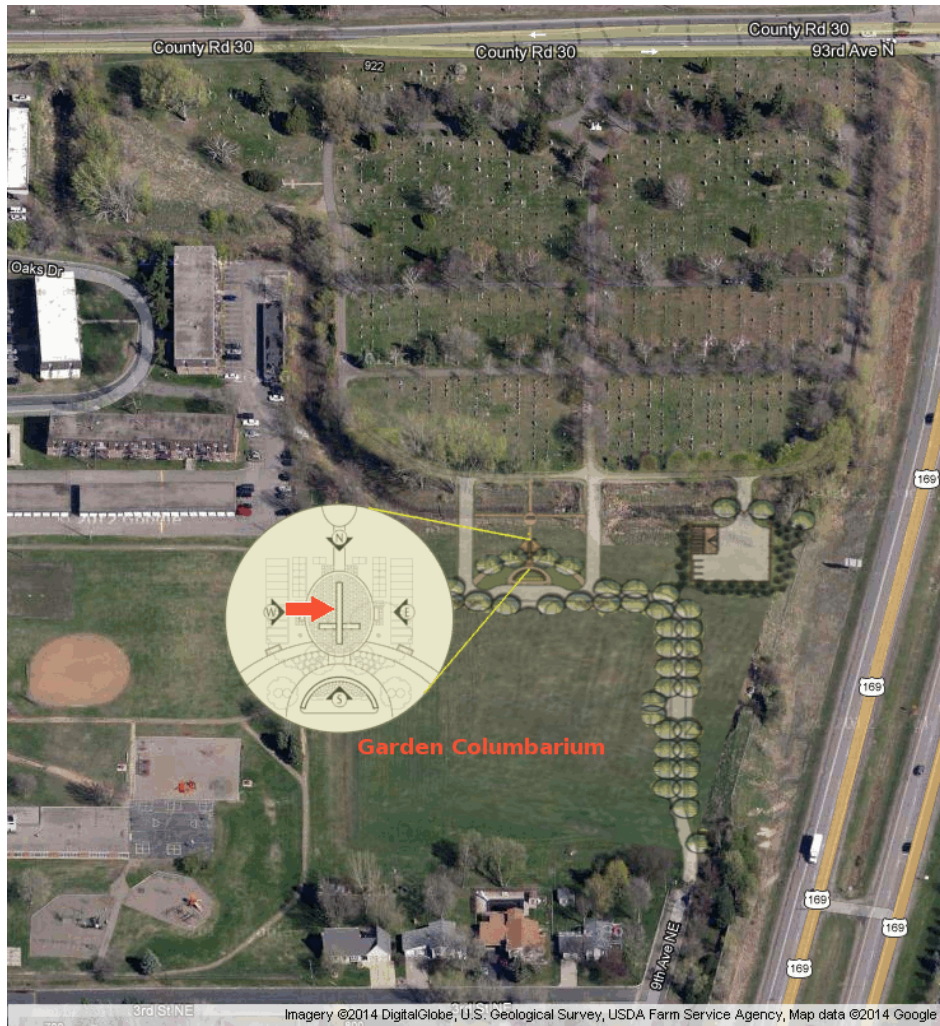

# Site Location Map

St. Vincent | GARDEN COLUMBARIUM | Lot WEST | Site T2A

Robert Richard Suchla

WEST-Q4B	Reserved WEST-T4B	Timothy Gulenchyn(+1) WEST-T4A	Reserved WEST-U4	Kyle Jappe WEST-V4
WEST-Q3B	Reserved WEST-T3B	Larry Ostendorf WEST-T3A	WEST-U3	WEST-V3
WEST-Q2B	Reserved WEST-T2B	Robert Suchla WEST-T2A	WEST-U2	WEST-V2
WEST-Q1B	WEST-T1B	Reserved WEST-T1A	John Lawrence WEST-U1	Reserved WEST-V1