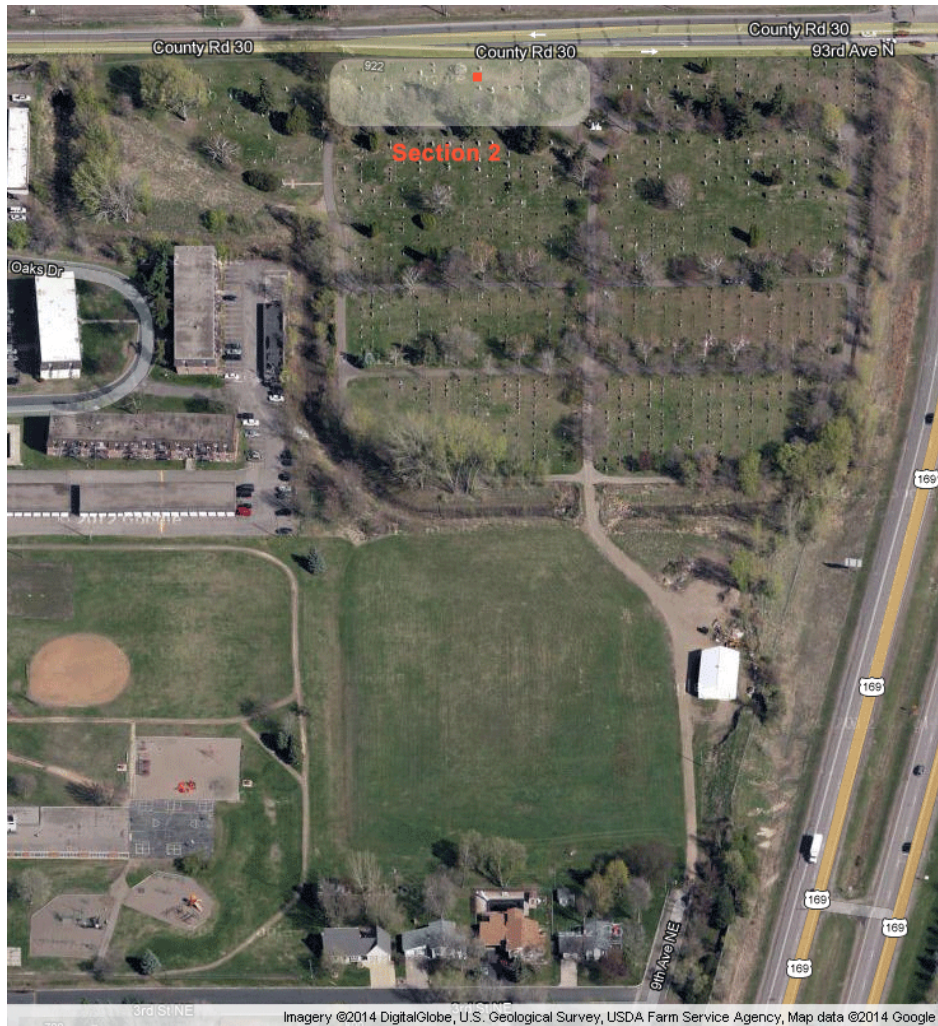

Site Location Map

St. Vincent | SECTION 02 | Lot 008C | Site 001

Norbert J. Reichert

Baby Boy Fair(+1) 059-005	Jerome Leiner 058-005	George Michaelis 057-005	Reserved 056-005	Elizabeth Greninger 055-005
Margaret Munkler(+1) 059-006	Sophie Lohnes 058-006	Gertrude (Ruth) Michaelis 057-006	Reserved 056-006	Joseph Greninger 055-006
Reserved 010C-001	Reserved 009C-001	Norbert Reichert 008C-001	William Schoening 007C-001	Barry Anderson 006C-001
Donna Phenow 010C-002	Reserved 009C-002	Ann Reichert 008C-002	Reserved 007C-002	Reserved 006C-002
Harriet Heesen 074-001	Reserved 075-001	Ellen Mueller 076-001	Katherine Wilmes 077-001	Reserved 078-001